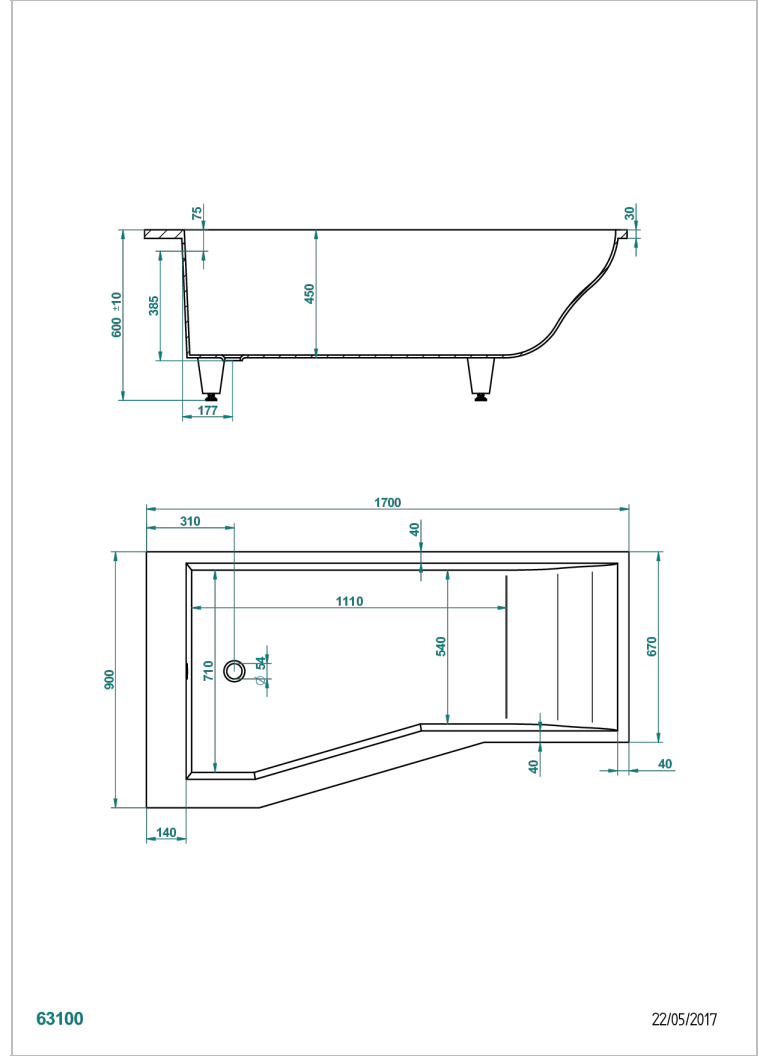

BANERA ENCASTRADA

B10-B507

THG[®]
PARIS

Bañera ASTRELLE DOUCHE 170 x 90 x 60 cm encastrada, ducha a izquierda, entregada sin desagüe

63100

22/05/2017

CARACTERÍSTICAS

- Bañera encastrada
- Bañera ASTRELLE DOUCHE 170 x 90 x 60 cm encastrada, ducha a izquierda, entregada sin desagüe

PRODUCTOS RELACIONADOS

- Ref. G1T-300 Desagüe automatico de bañera lg 55 cm
- Ref. B12-K12A Whirlpool system with 12 aero jets
- Ref. B12-K12H Whirlpool system with 12 hydro jets
- Ref. B12-K12H12A Whirlpool system with 12 hydro jets and 12 aero jets
- Ref. B12-K110 Sistema de desinfeccion
- Ref. B12-K102AB Chromato-lighting system on whirlpool bathtub
- Ref. B16-P100 Almohada cuadrada 30 x 30 cm, blanca
- Ref. B16-P103 Almohada 13 x 26 cm, blanca
- Ref. B16-P104 Almohada 30 x 12 cm, h. 4 cm, blanca
- Ref. B16-P105 Almohada 38.5 x 21 cm, h. 2 cm, blanca
- Ref. B16-P106 Almohada 30 x 7 cm, h. 2 cm, blanca
- Ref. B16-P107 Almohada 35 x 40 cm, h. 5,5 cm, blanca
- Ref. B16-K111 Filling system by water blade
- Ref. B16-K102 Chromato-lighting system on bathtub without whirlpool system