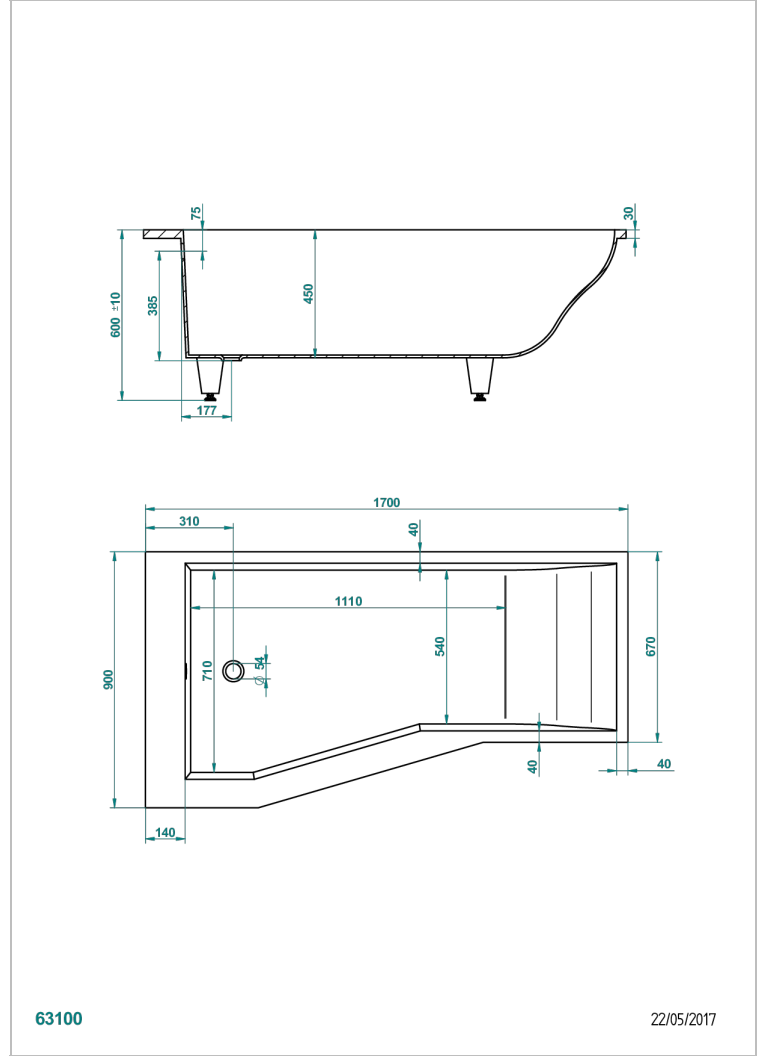

BUILT-IN BATHTUB

B10-B507

THG[®]
PARIS

Astrelle douche built-in bathtub 170 x 90 x 60 cm, shower left side ,delivered without waste

CHARACTERISTIC

- Built-in bathtub
- Astrelle douche built-in bathtub 170 x 90 x 60 cm, shower left side ,delivered without waste

RELATED SKU'S

- Ref. G1T-300 Complete bath pop-up waste -cable lg 55 cm
- Ref. B12-K12A Whirlpool system with 12 aero jets
- Ref. B12-K12H Whirlpool system with 12 hydro jets
- Ref. B12-K12H12A Whirlpool system with 12 hydro jets and 12 aero jets
- Ref. B12-K110 Disinfection system
- Ref. B12-K102AB Chromato-lighting system on whirlpool bathtub
- Ref. B16-P100 Headrest 30 x 30 cm, white
- Ref. B16-P103 Headrest 13 x 26 cm, half cylindrical, white
- Ref. B16-P104 Polyurethane gel headrest 30 x 12 cm, h. 4 cm, white
- Ref. B16-P105 Polyurethane gel headrest 38.5 x 21 cm, h. 2 cm, white
- Ref. B16-P106 Polyurethane gel headrest 30 x 7 cm, h. 2 cm, white
- Ref. B16-P107 Polyurethane gel headrest 35 x 40 cm, h. 5,5 cm,, white
- Ref. B16-K111 Filling system by water blade
- Ref. B16-K102 Chromato-lighting system on bathtub without whirlpool system