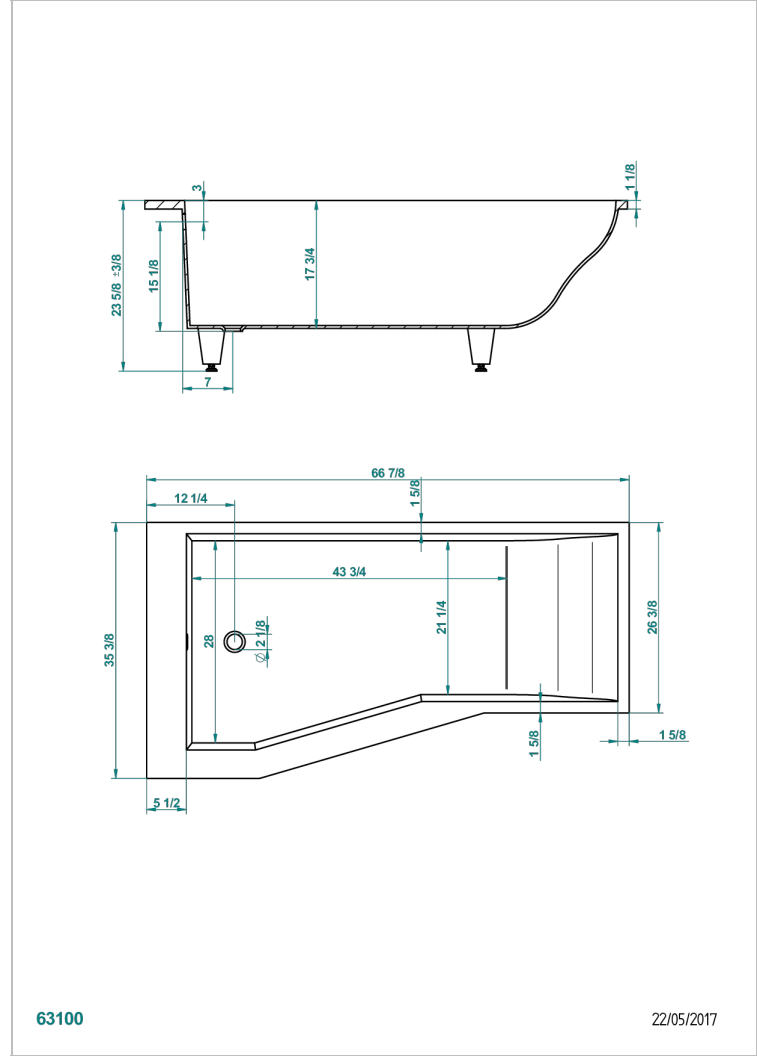

BANERA ENCASTRADA

B10-B507

THG[®]
PARIS

Bañera ASTRELLE DOUCHE 170 x 90 x 60 cm encastrada, ducha a izquierda, entregada sin desagüe

63100

22/05/2017

CARACTERÍSTICAS

- Bañera encastrada
- Bañera ASTRELLE DOUCHE 170 x 90 x 60 cm encastrada, ducha a izquierda, entregada sin desagüe

PRODUCTOS RELACIONADOS

- Ref. G1T-300 Desagüe automatico de bañera lg 55 cm
- Ref. B12-K12A Whirlpool system with 12 aero jets
- Ref. B12-K12H Whirlpool system with 12 hydro jets
- Ref. B12-K12H12A Whirlpool system with 12 hydro jets and 12 aero jets
- Ref. B12-K110 Sistema de desinfeccion
- Ref. B12-K102AB Chromato-lighting system on whirlpool bathtub
- Ref. B16-P100 Almohada cuadrada 30 x 30 cm, blanca
- Ref. B16-P103 Almohada 13 x 26 cm, blanca
- Ref. B16-P104 Almohada 30 x 12 cm, h. 4 cm, blanca
- Ref. B16-P105 Almohada 38.5 x 21 cm, h. 2 cm, blanca
- Ref. B16-P106 Almohada 30 x 7 cm, h. 2 cm, blanca
- Ref. B16-P107 Almohada 35 x 40 cm, h. 5,5 cm, blanca
- Ref. B16-K111 Filling system by water blade
- Ref. B16-K102 Chromato-lighting system on bathtub without whirlpool system