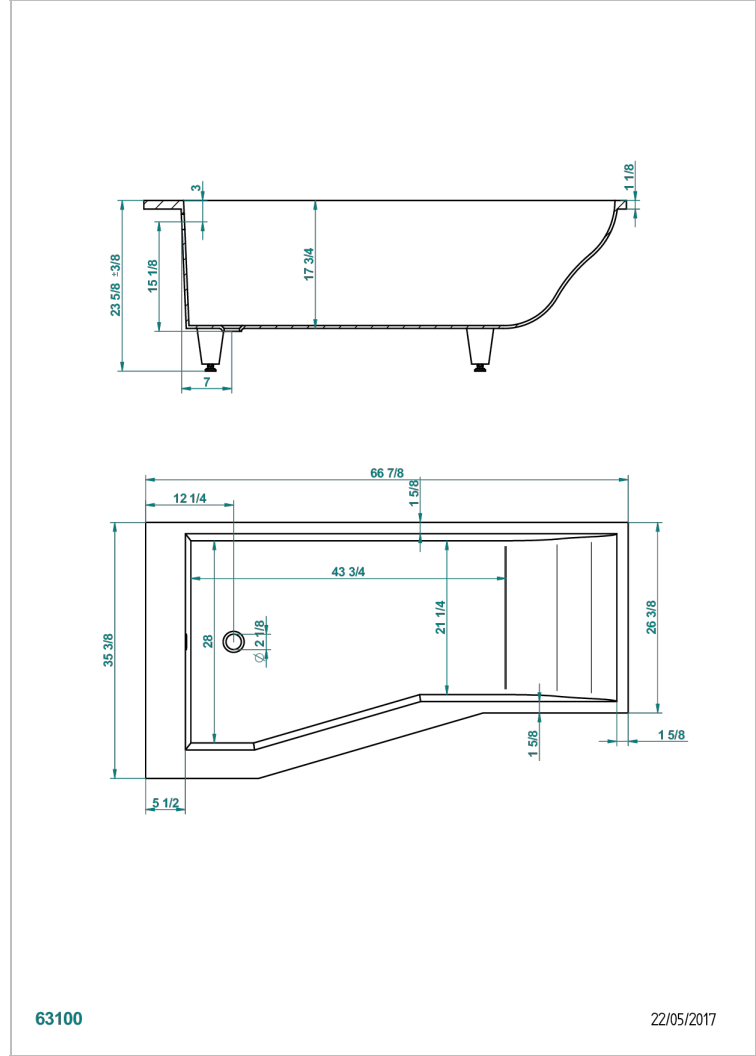

BUILT-IN BATHTUB

B10-B507

THG[®]
PARIS

Astrelle douche built-in bathtub 170 x 90 x 60 cm, shower left side ,delivered without waste

63100

22/05/2017

CHARACTERISTIC

- Built-in bathtub
- Astrelle douche built-in bathtub 170 x 90 x 60 cm, shower left side ,delivered without waste

RELATED SKU'S

- Ref. G1T-300 Complete bath pop-up waste -cable lg 55 cm
- Ref. B12-K12A Whirlpool system with 12 aero jets
- Ref. B12-K12H Whirlpool system with 12 hydro jets
- Ref. B12-K12H12A Whirlpool system with 12 hydro jets and 12 aero jets
- Ref. B12-K110 Disinfection system
- Ref. B12-K102AB Chromato-lighting system on whirlpool bathtub
- Ref. B16-P100 Headrest 30 x 30 cm, white
- Ref. B16-P103 Headrest 13 x 26 cm, half cylindrical, white
- Ref. B16-P104 Polyurethane gel headrest 30 x 12 cm, h. 4 cm, white
- Ref. B16-P105 Polyurethane gel headrest 38.5 x 21 cm, h. 2 cm, white
- Ref. B16-P106 Polyurethane gel headrest 30 x 7 cm, h. 2 cm, white
- Ref. B16-P107 Polyurethane gel headrest 35 x 40 cm, h. 5,5 cm,, white
- Ref. B16-K111 Filling system by water blade
- Ref. B16-K102 Chromato-lighting system on bathtub without whirlpool system