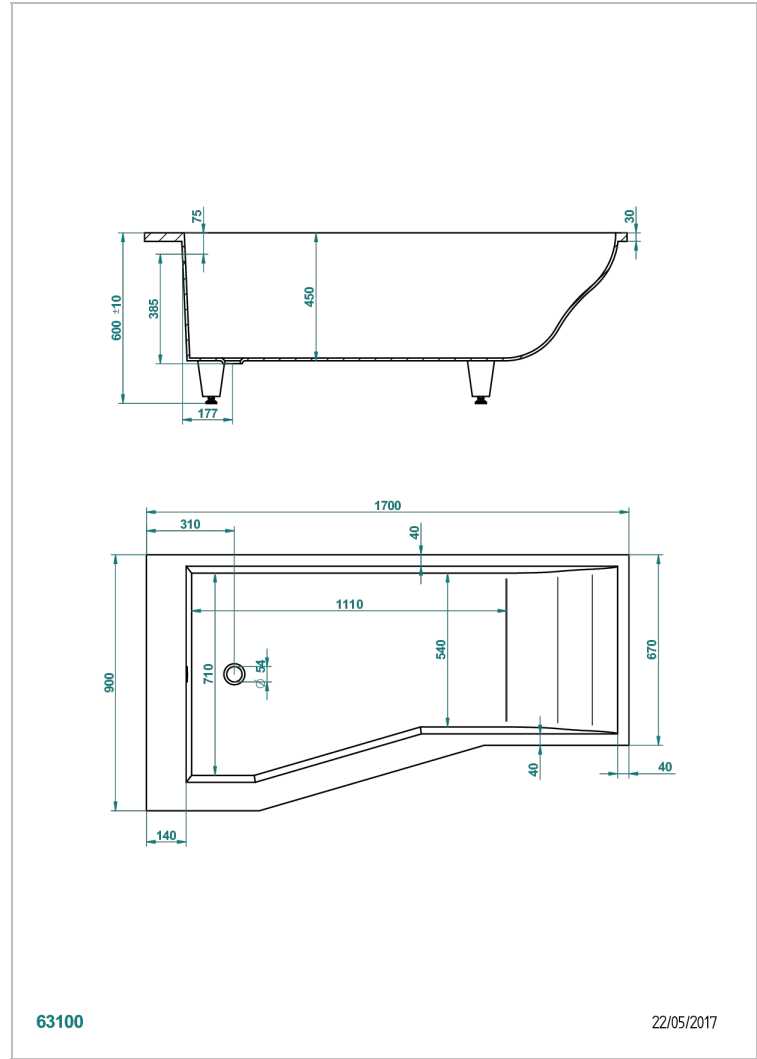

BUILT-IN BATHTUB

B10-B507

THG[®]
PARIS

Astrelle douche built-in bathtub 170 x 90 x 60 cm, shower left side ,delivered without waste

CHARACTERISTIC

- Built-in bathtub
- Astrelle douche built-in bathtub 170 x 90 x 60 cm, shower left side ,delivered without waste

RELATED SKU'S

- Ref. G1T-300 Complete bath pop-up waste -cable lg 55 cm
- Ref. B12-K12A Whirlpool system with 12 aero jets
- Ref. B12-K12H Whirlpool system with 12 hydro jets
- Ref. B12-K12H12A Whirlpool system with 12 hydro jets and 12 aero jets
- Ref. B12-K110 Disinfection system
- Ref. B12-K102AB Chromato-lighting system on whirlpool bathtub
- Ref. B16-P100 Headrest 30 x 30 cm, white
- Ref. B16-P103 Headrest 13 x 26 cm, half cylindrical, white
- Ref. B16-P104 Polyurethane gel headrest 30 x 12 cm, h. 4 cm, white
- Ref. B16-P105 Polyurethane gel headrest 38.5 x 21 cm, h. 2 cm, white
- Ref. B16-P106 Polyurethane gel headrest 30 x 7 cm, h. 2 cm, white
- Ref. B16-P107 Polyurethane gel headrest 35 x 40 cm, h. 5,5 cm,, white
- Ref. B16-K111 Filling system by water blade
- Ref. B16-K102 Chromato-lighting system on bathtub without whirlpool system