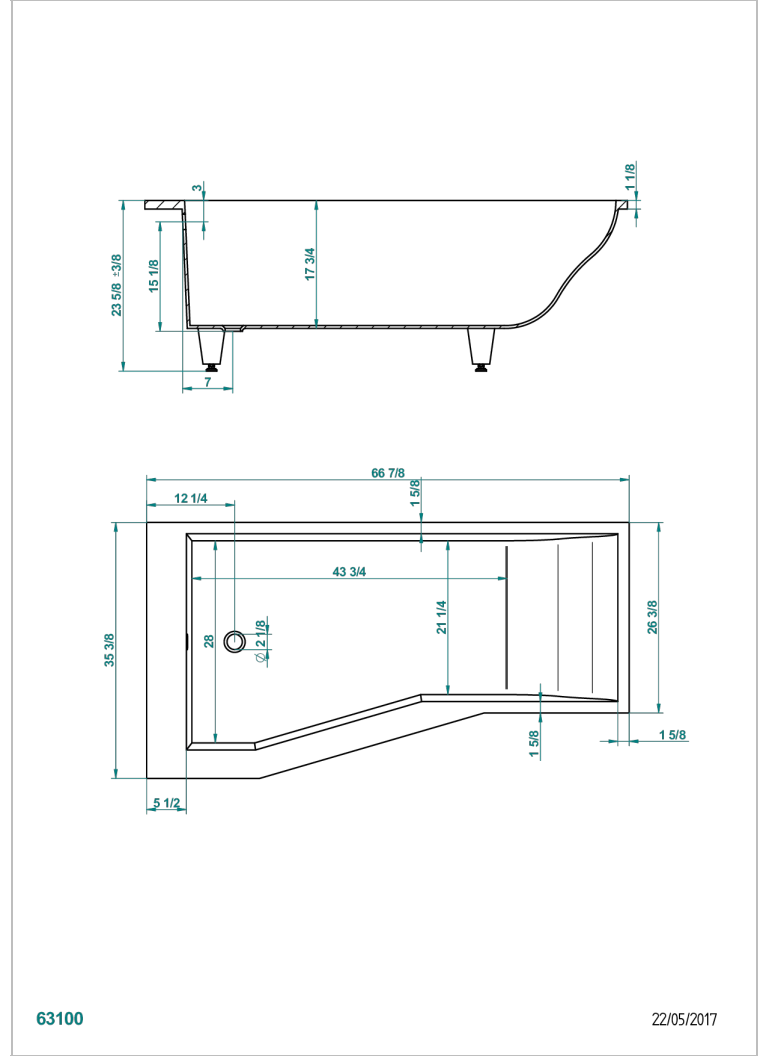

BANERA ENCASTRADA

B10-B507

THG[®]
PARIS

Bañera ASTRELLE DOUCHE 170 x 90 x 60 cm encastrada, ducha a izquierda, entregada sin desagüe

CARACTERÍSTICAS

- Bañera encastrada
- Bañera ASTRELLE DOUCHE 170 x 90 x 60 cm encastrada, ducha a izquierda, entregada sin desagüe

PRODUCTOS RELACIONADOS

- Ref. G1T-300 Desagüe automatico de bañera lg 55 cm
- Ref. B12-K12A Whirlpool system with 12 aero jets
- Ref. B12-K12H Whirlpool system with 12 hydro jets
- Ref. B12-K12H12A Whirlpool system with 12 hydro jets and 12 aero jets
- Ref. B12-K110 Sistema de desinfeccion
- Ref. B12-K102AB Chromato-lighting system on whirlpool bathtub
- Ref. B16-P100 Almohada cuadrada 30 x 30 cm, blanca
- Ref. B16-P103 Almohada 13 x 26 cm, blanca
- Ref. B16-P104 Almohada 30 x 12 cm, h. 4 cm, blanca
- Ref. B16-P105 Almohada 38.5 x 21 cm, h. 2 cm, blanca
- Ref. B16-P106 Almohada 30 x 7 cm, h. 2 cm, blanca
- Ref. B16-P107 Almohada 35 x 40 cm, h. 5,5 cm, blanca
- Ref. B16-K111 Filling system by water blade
- Ref. B16-K102 Chromato-lighting system on bathtub without whirlpool system