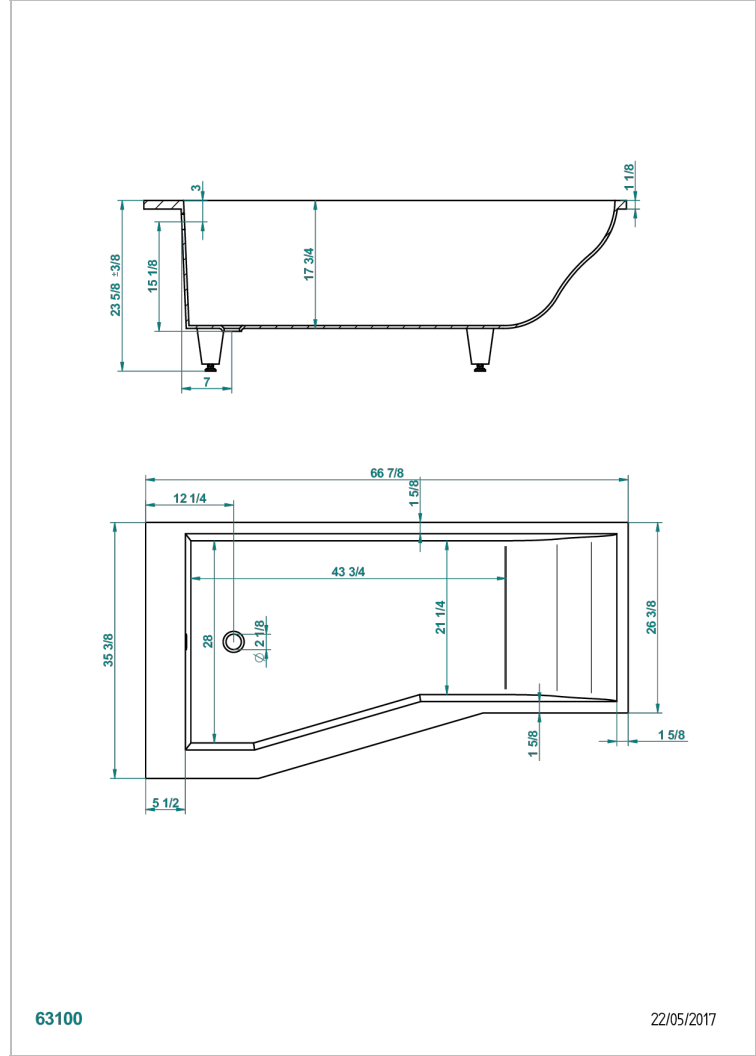

BUILT-IN BATHTUB

B10-B507

THG[®]
PARIS

Astrelle douche built-in bathtub 170 x 90 x 60 cm, shower left side ,delivered without waste

CHARACTERISTIC

- Built-in bathtub
- Astrelle douche built-in bathtub 170 x 90 x 60 cm, shower left side ,delivered without waste

RELATED SKU'S

- Ref. G1T-300 Complete bath pop-up waste -cable lg 55 cm
- Ref. B12-K12A Whirlpool system with 12 aero jets
- Ref. B12-K12H Whirlpool system with 12 hydro jets
- Ref. B12-K12H12A Whirlpool system with 12 hydro jets and 12 aero jets
- Ref. B12-K110 Disinfection system
- Ref. B12-K102AB Chromato-lighting system on whirlpool bathtub
- Ref. B16-P100 Headrest 30 x 30 cm, white
- Ref. B16-P103 Headrest 13 x 26 cm, half cylindrical, white
- Ref. B16-P104 Polyurethane gel headrest 30 x 12 cm, h. 4 cm, white
- Ref. B16-P105 Polyurethane gel headrest 38.5 x 21 cm, h. 2 cm, white
- Ref. B16-P106 Polyurethane gel headrest 30 x 7 cm, h. 2 cm, white
- Ref. B16-P107 Polyurethane gel headrest 35 x 40 cm, h. 5,5 cm,, white
- Ref. B16-K111 Filling system by water blade
- Ref. B16-K102 Chromato-lighting system on bathtub without whirlpool system