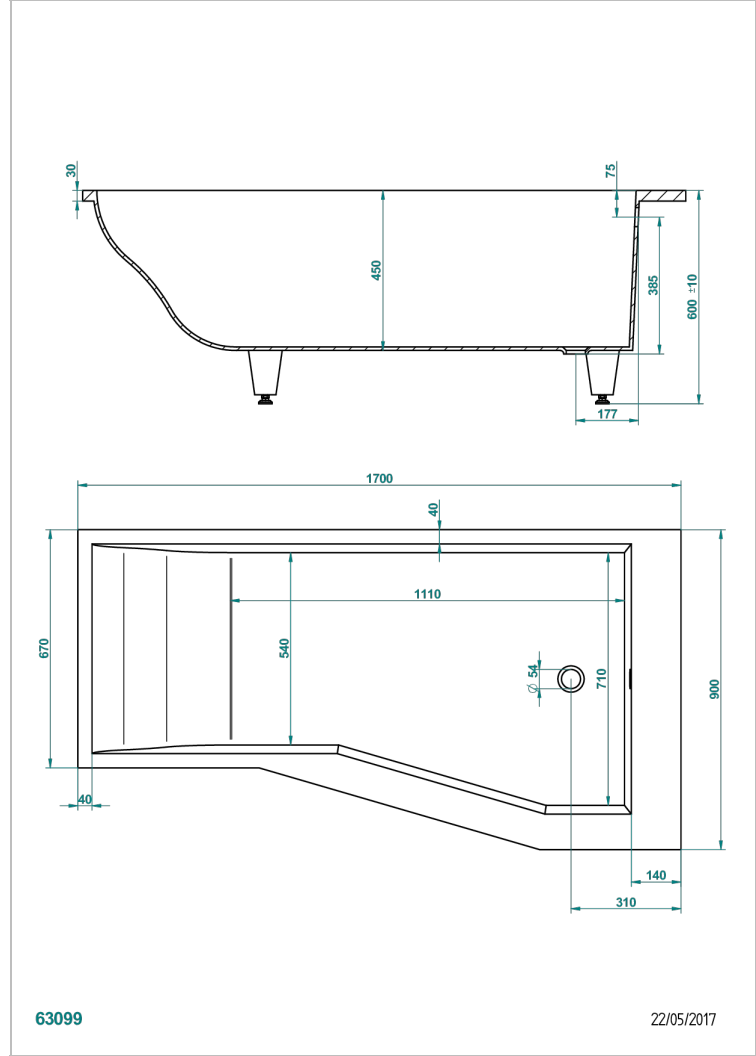

BANERA ENCASTRADA

B10-B506

THG[®]
PARIS

Bañera ASTRELLE 170 x 90 x 60 cm encastrada, ducha a derecha, entregada sin desagüe

63099

22/05/2017

CARACTERÍSTICAS

- Bañera encastrada
- Bañera ASTRELLE 170 x 90 x 60 cm encastrada, ducha a derecha, entregada sin desagüe

PRODUCTOS RELACIONADOS

- Ref. B12-K12A Whirlpool system with 12 aero jets
- Ref. B12-K12H Whirlpool system with 12 hydro jets
- Ref. B12-K12H12A Whirlpool system with 12 hydro jets and 12 aero jets
- Ref. B12-K110 Sistema de desinfección
- Ref. B12-K102AB Chromato-lighting system on whirlpool bathtub
- Ref. B16-P100 Almohada cuadrada 30 x 30 cm, blanca
- Ref. B16-P103 Almohada 13 x 26 cm, blanca
- Ref. B16-P104 Almohada 30 x 12 cm, h. 4 cm, blanca
- Ref. B16-P105 Almohada 38.5 x 21 cm, h. 2 cm, blanca
- Ref. B16-P106 Almohada 30 x 7 cm, h. 2 cm, blanca
- Ref. B16-P107 Almohada 35 x 40 cm, h. 5,5 cm, blanca
- Ref. B16-K111 Filling system by water blade
- Ref. B16-K102 Chromato-lighting system on bathtub without whirlpool system