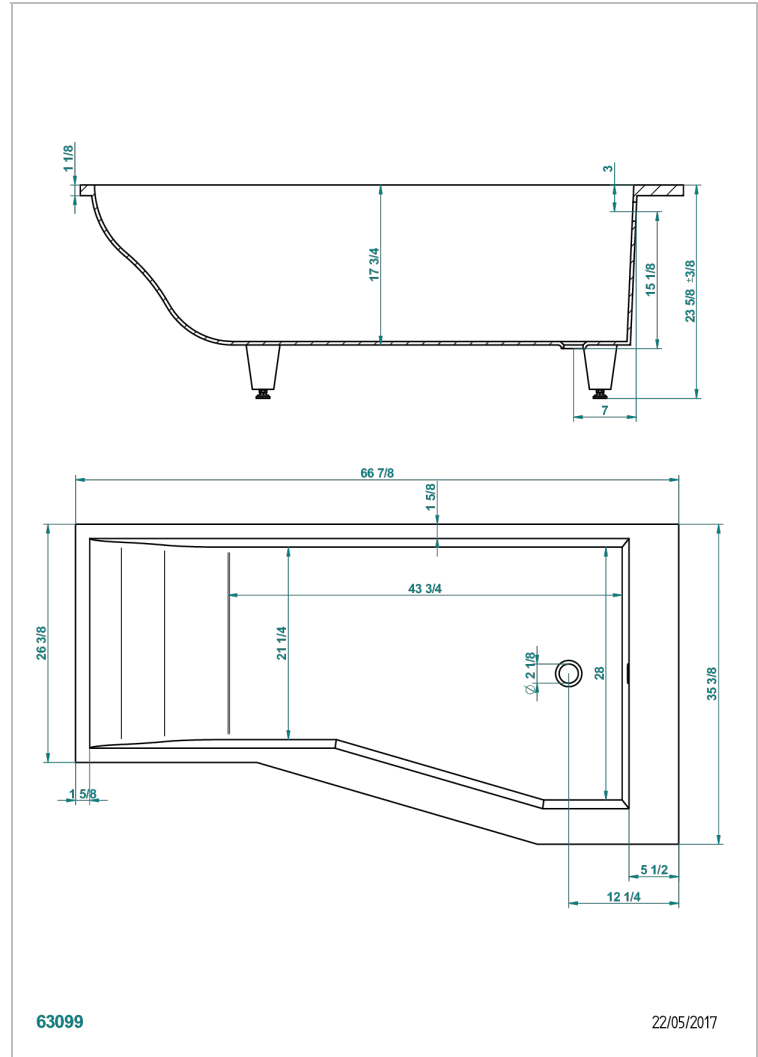

BANERA ENCASTRADA

B10-B506

THG[®]
PARIS

Bañera ASTRELLE 170 x 90 x 60 cm encastrada, ducha a derecha, entregada sin desagüe

CARACTERÍSTICAS

- Bañera encastrada
- Bañera ASTRELLE 170 x 90 x 60 cm encastrada, ducha a derecha, entregada sin desagüe

PRODUCTOS RELACIONADOS

- Ref. B12-K12A Whirlpool system with 12 aero jets
- Ref. B12-K12H Whirlpool system with 12 hydro jets
- Ref. B12-K12H12A Whirlpool system with 12 hydro jets and 12 aero jets
- Ref. B12-K110 Sistema de desinfeccion
- Ref. B12-K102AB Chromato-lighting system on whirlpool bathtub
- Ref. B16-P100 Almohada cuadrada 30 x 30 cm, blanca
- Ref. B16-P103 Almohada 13 x 26 cm, blanca
- Ref. B16-P104 Almohada 30 x 12 cm, h. 4 cm, blanca
- Ref. B16-P105 Almohada 38.5 x 21 cm, h. 2 cm, blanca
- Ref. B16-P106 Almohada 30 x 7 cm, h. 2 cm, blanca
- Ref. B16-P107 Almohada 35 x 40 cm, h. 5,5 cm, blanca
- Ref. B16-K111 Filling system by water blade
- Ref. B16-K102 Chromato-lighting system on bathtub without whirlpool system