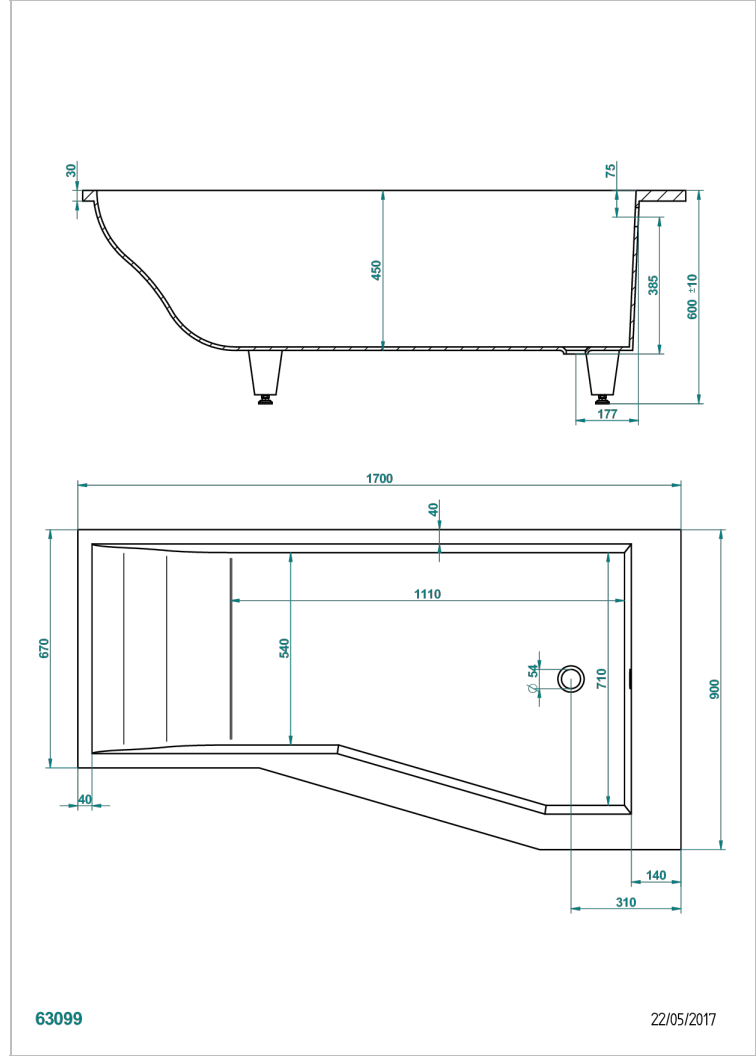

# BUILT-IN BATHTUB

B10-B506

THG<sup>®</sup>  
PARIS

Astrelle built-in bathtub 170 x 90 x 60 cm, shower right side, delivered without waste

## CHARACTERISTIC

- Built-in bathtub
- Astrelle built-in bathtub 170 x 90 x 60 cm, shower right side, delivered without waste

## RELATED SKU'S

- Ref. G1T-300 Complete bath pop-up waste -cable lg 55 cm
- Ref. B12-K12A Whirlpool system with 12 aero jets
- Ref. B12-K12H Whirlpool system with 12 hydro jets
- Ref. B12-K12H12A Whirlpool system with 12 hydro jets and 12 aero jets
- Ref. B12-K110 Disinfection system
- Ref. B12-K102AB Chromato-lighting system on whirlpool bathtub
- Ref. B16-P100 Headrest 30 x 30 cm, white
- Ref. B16-P103 Headrest 13 x 26 cm, half cylindrical, white
- Ref. B16-P104 Polyurethane gel headrest 30 x 12 cm, h. 4 cm, white
- Ref. B16-P105 Polyurethane gel headrest 38.5 x 21 cm, h. 2 cm, white
- Ref. B16-P106 Polyurethane gel headrest 30 x 7 cm, h. 2 cm, white
- Ref. B16-P107 Polyurethane gel headrest 35 x 40 cm, h. 5,5 cm,, white
- Ref. B16-K111 Filling system by water blade
- Ref. B16-K102 Chromato-lighting system on bathtub without whirlpool system