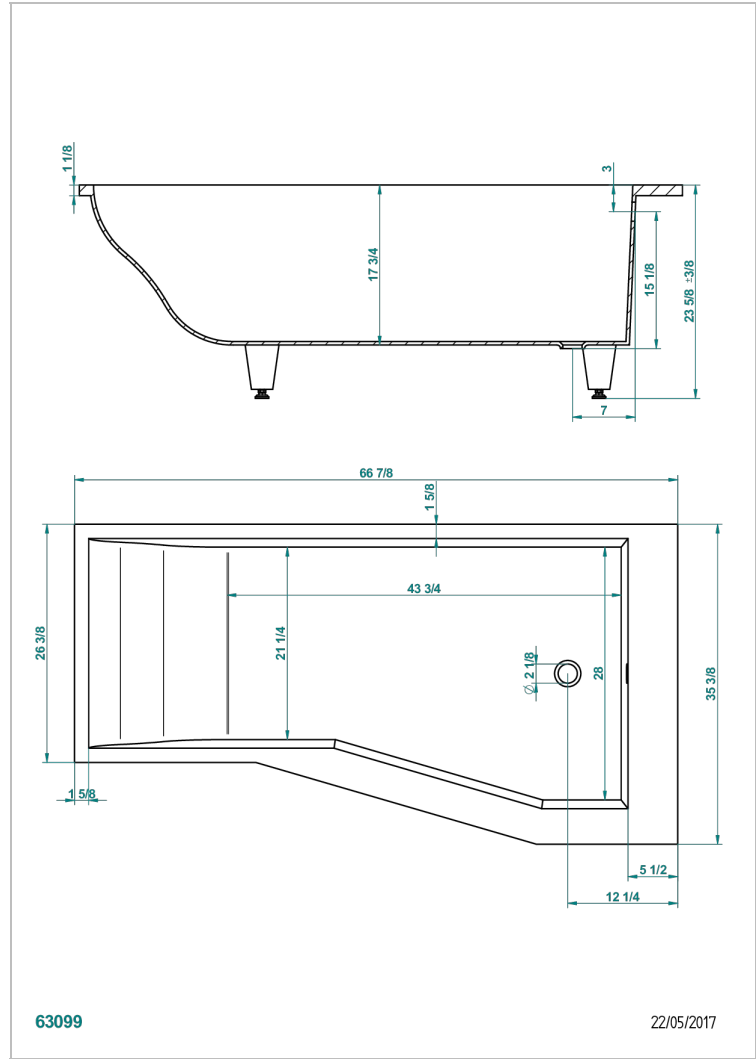

# BUILT-IN BATHTUB

B10-B506

THG<sup>®</sup>  
PARIS

Astrelle built-in bathtub 170 x 90 x 60 cm, shower right side, delivered without waste

63099

22/05/2017

## CHARACTERISTIC

- Built-in bathtub
- Astrelle built-in bathtub 170 x 90 x 60 cm, shower right side, delivered without waste

## RELATED SKU'S

- Ref. G1T-300 Complete bath pop-up waste -cable lg 55 cm
- Ref. B12-K12A Whirlpool system with 12 aero jets
- Ref. B12-K12H Whirlpool system with 12 hydro jets
- Ref. B12-K12H12A Whirlpool system with 12 hydro jets and 12 aero jets
- Ref. B12-K110 Disinfection system
- Ref. B12-K102AB Chromato-lighting system on whirlpool bathtub
- Ref. B16-P100 Headrest 30 x 30 cm, white
- Ref. B16-P103 Headrest 13 x 26 cm, half cylindrical, white
- Ref. B16-P104 Polyurethane gel headrest 30 x 12 cm, h. 4 cm, white
- Ref. B16-P105 Polyurethane gel headrest 38.5 x 21 cm, h. 2 cm, white
- Ref. B16-P106 Polyurethane gel headrest 30 x 7 cm, h. 2 cm, white
- Ref. B16-P107 Polyurethane gel headrest 35 x 40 cm, h. 5,5 cm,, white
- Ref. B16-K111 Filling system by water blade
- Ref. B16-K102 Chromato-lighting system on bathtub without whirlpool system