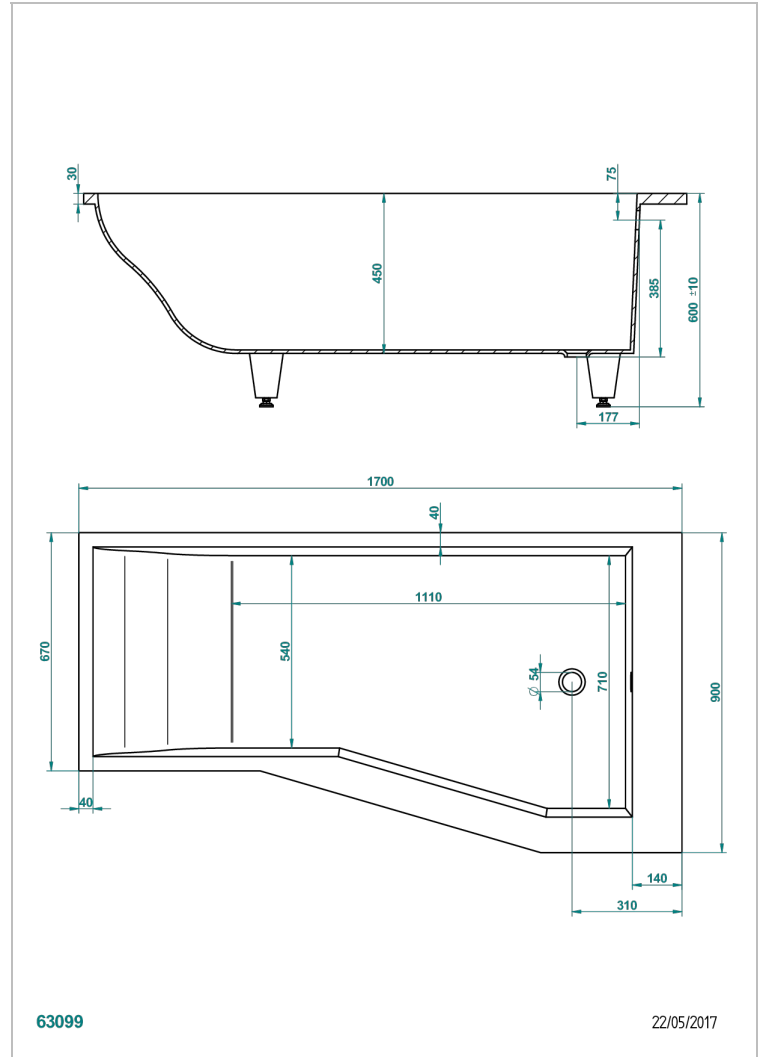

BANERA ENCASTRADA

B10-B506

THG[®]
PARIS

Bañera ASTRELLE 170 x 90 x 60 cm encastrada, ducha a derecha, entregada sin desagüe

63099

22/05/2017

CARACTERÍSTICAS

- Bañera encastrada
- Bañera ASTRELLE 170 x 90 x 60 cm encastrada, ducha a derecha, entregada sin desagüe

PRODUCTOS RELACIONADOS

- Ref. G1T-300 Desagüe automatico de bañera lg 55 cm
- Ref. B12-K12A Whirlpool system with 12 aero jets
- Ref. B12-K12H Whirlpool system with 12 hydro jets
- Ref. B12-K12H12A Whirlpool system with 12 hydro jets and 12 aero jets
- Ref. B12-K110 Sistema de desinfeccion
- Ref. B12-K102AB Chromato-lighting system on whirlpool bathtub
- Ref. B16-P100 Almohada cuadrada 30 x 30 cm, blanca
- Ref. B16-P103 Almohada 13 x 26 cm, blanca
- Ref. B16-P104 Almohada 30 x 12 cm, h. 4 cm, blanca
- Ref. B16-P105 Almohada 38.5 x 21 cm, h. 2 cm, blanca
- Ref. B16-P106 Almohada 30 x 7 cm, h. 2 cm, blanca
- Ref. B16-P107 Almohada 35 x 40 cm, h. 5,5 cm, blanca
- Ref. B16-K111 Filling system by water blade
- Ref. B16-K102 Chromato-lighting system on bathtub without whirlpool system