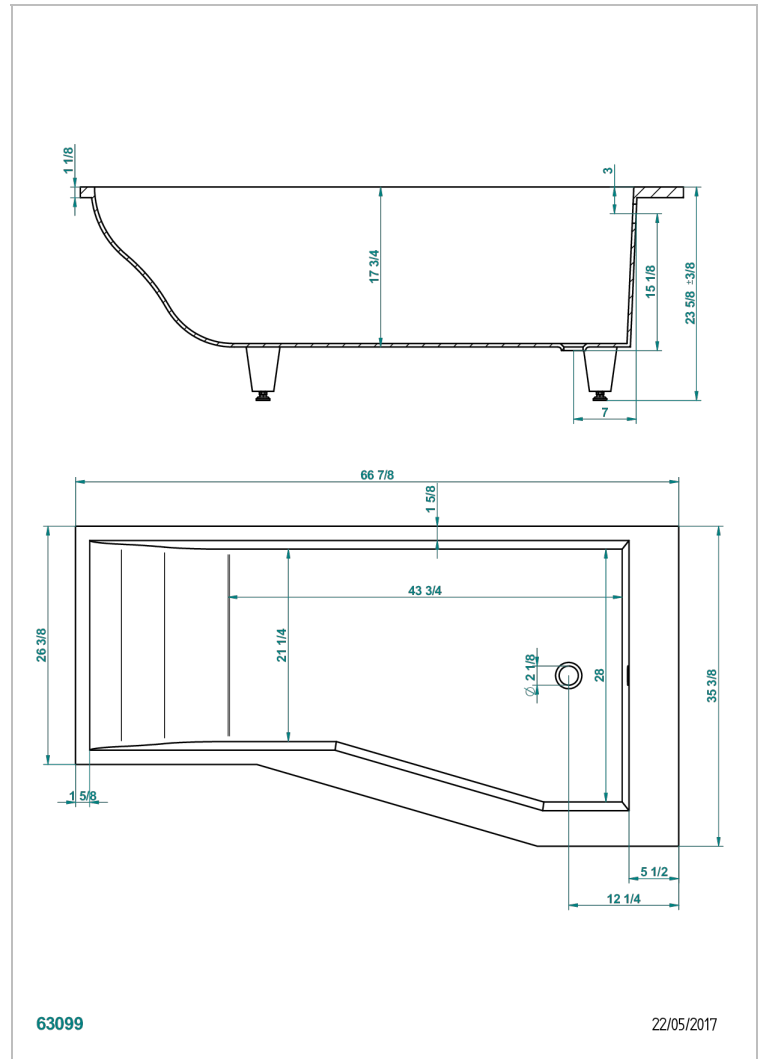

BANERA ENCASTRADA

B10-B506

THG[®]
PARIS

Bañera ASTRELLE 170 x 90 x 60 cm encastrada, ducha a derecha, entregada sin desagüe

CARACTERÍSTICAS

- Bañera encastrada
- Bañera ASTRELLE 170 x 90 x 60 cm encastrada, ducha a derecha, entregada sin desagüe

PRODUCTOS RELACIONADOS

- Ref. G1T-300 Desagüe automatico de bañera lg 55 cm
- Ref. B12-K12A Whirlpool system with 12 aero jets
- Ref. B12-K12H Whirlpool system with 12 hydro jets
- Ref. B12-K12H12A Whirlpool system with 12 hydro jets and 12 aero jets
- Ref. B12-K110 Sistema de desinfeccion
- Ref. B12-K102AB Chromato-lighting system on whirlpool bathtub
- Ref. B16-P100 Almohada cuadrada 30 x 30 cm, blanca
- Ref. B16-P103 Almohada 13 x 26 cm, blanca
- Ref. B16-P104 Almohada 30 x 12 cm, h. 4 cm, blanca
- Ref. B16-P105 Almohada 38.5 x 21 cm, h. 2 cm, blanca
- Ref. B16-P106 Almohada 30 x 7 cm, h. 2 cm, blanca
- Ref. B16-P107 Almohada 35 x 40 cm, h. 5,5 cm, blanca
- Ref. B16-K111 Filling system by water blade
- Ref. B16-K102 Chromato-lighting system on bathtub without whirlpool system