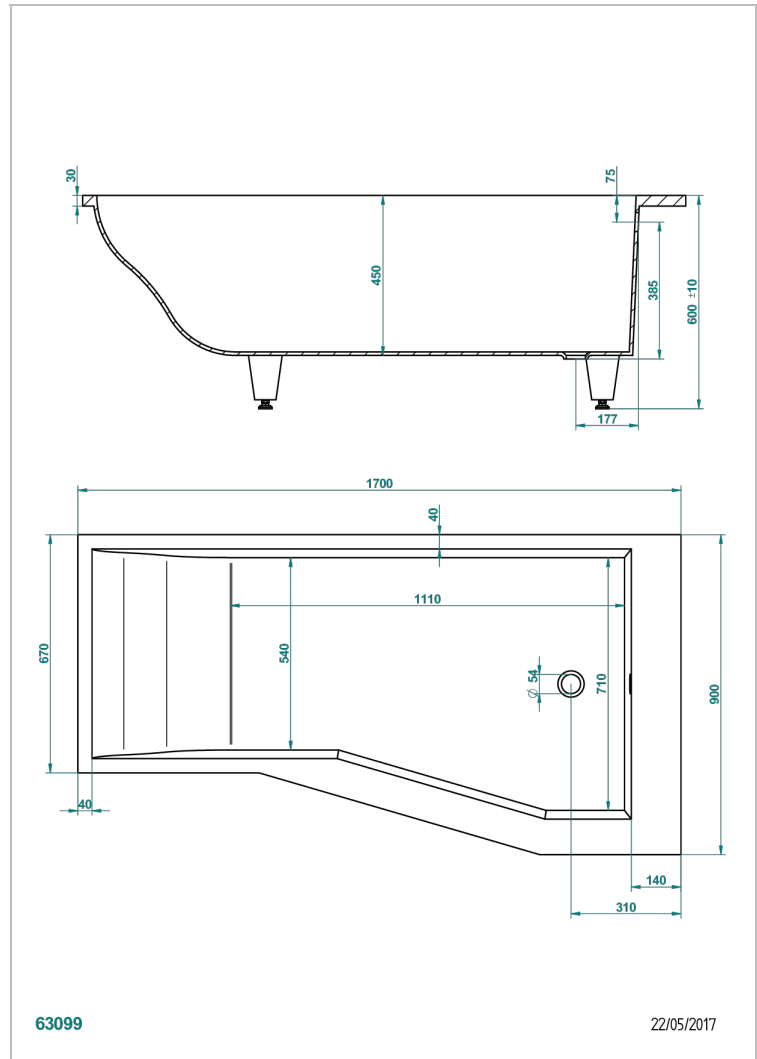

BUILT-IN BATHTUB

B10-B506

THG[®]
PARIS

Astrelle built-in bathtub 170 x 90 x 60 cm, shower right side, delivered without waste

CHARACTERISTIC

- Built-in bathtub
- Astrelle built-in bathtub 170 x 90 x 60 cm, shower right side, delivered without waste

RELATED SKU'S

- Ref. G1T-300 Complete bath pop-up waste -cable lg 55 cm
- Ref. B12-K12A Whirlpool system with 12 aero jets
- Ref. B12-K12H Whirlpool system with 12 hydro jets
- Ref. B12-K12H12A Whirlpool system with 12 hydro jets and 12 aero jets
- Ref. B12-K110 Disinfection system
- Ref. B12-K102AB Chromato-lighting system on whirlpool bathtub
- Ref. B16-P100 Headrest 30 x 30 cm, white
- Ref. B16-P103 Headrest 13 x 26 cm, half cylindrical, white
- Ref. B16-P104 Polyurethane gel headrest 30 x 12 cm, h. 4 cm, white
- Ref. B16-P105 Polyurethane gel headrest 38.5 x 21 cm, h. 2 cm, white
- Ref. B16-P106 Polyurethane gel headrest 30 x 7 cm, h. 2 cm, white
- Ref. B16-P107 Polyurethane gel headrest 35 x 40 cm, h. 5,5 cm,, white
- Ref. B16-K111 Filling system by water blade
- Ref. B16-K102 Chromato-lighting system on bathtub without whirlpool system