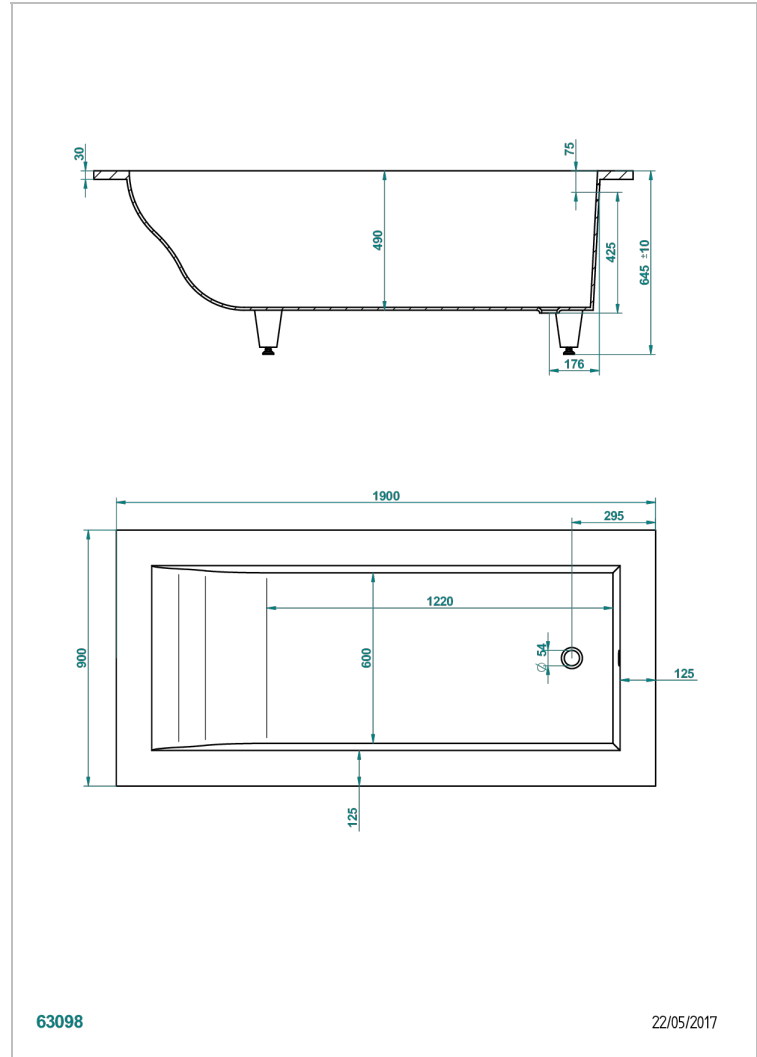

BANERA ENCASTRADA

B10-B504

Bañera ASTRELLE 190 x 90 x 65 cm encastrada, entregada sin desagüe

THG[®]
PARIS

63098

22/05/2017

CARACTERÍSTICAS

- Bañera encastrada
- Bañera ASTRELLE 190 x 90 x 65 cm encastrada, entregada sin desagüe

PRODUCTOS RELACIONADOS

- Ref. B12-K12A Whirlpool system with 12 aero jets
- Ref. B12-K12H Whirlpool system with 12 hydro jets
- Ref. B12-K12H12A Whirlpool system with 12 hydro jets and 12 aero jets
- Ref. B12-K110 Sistema de desinfeccion
- Ref. B12-K102AB Chromato-lighting system on whirlpool bathtub
- Ref. B16-P100 Almohada cuadrada 30 x 30 cm, blanca
- Ref. B16-P103 Almohada 13 x 26 cm, blanca
- Ref. B16-P104 Almohada 30 x 12 cm, h. 4 cm, blanca
- Ref. B16-P105 Almohada 38.5 x 21 cm, h. 2 cm, blanca
- Ref. B16-P106 Almohada 30 x 7 cm, h. 2 cm, blanca
- Ref. B16-P107 Almohada 35 x 40 cm, h. 5,5 cm, blanca
- Ref. B16-K111 Filling system by water blade
- Ref. B16-K102 Chromato-lighting system on bathtub without whirlpool system