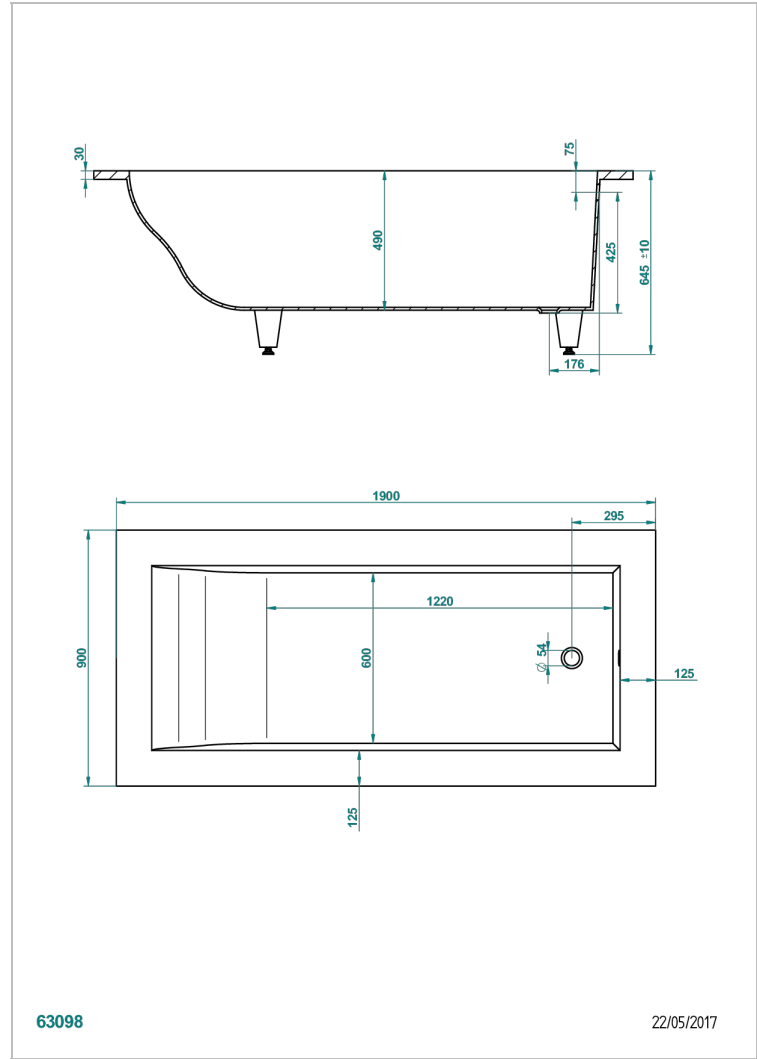

BUILT-IN BATHTUB

B10-B504

Astrelle built-in bathtub 190 x 90 x 65 cm, delivered without waste

CHARACTERISTIC

- Built-in bathtub
- Astrelle built-in bathtub 190 x 90 x 65 cm, delivered without waste

RELATED SKU'S

- Ref. B12-K12A Whirlpool system with 12 aero jets
- Ref. B12-K12H Whirlpool system with 12 hydro jets
- Ref. B12-K12H12A Whirlpool system with 12 hydro jets and 12 aero jets
- Ref. B12-K110 Disinfection system
- Ref. B12-K102AB Chromato-lighting system on whirlpool bathtub
- Ref. B16-P100 Headrest 30 x 30 cm, white
- Ref. B16-P103 Headrest 13 x 26 cm, half cylindrical, white
- Ref. B16-P104 Polyurethane gel headrest 30 x 12 cm, h. 4 cm, white
- Ref. B16-P105 Polyurethane gel headrest 38.5 x 21 cm, h. 2 cm, white
- Ref. B16-P106 Polyurethane gel headrest 30 x 7 cm, h. 2 cm, white
- Ref. B16-P107 Polyurethane gel headrest 35 x 40 cm, h. 5,5 cm,, white
- Ref. B16-K111 Filling system by water blade
- Ref. B16-K102 Chromato-lighting system on bathtub without whirlpool system