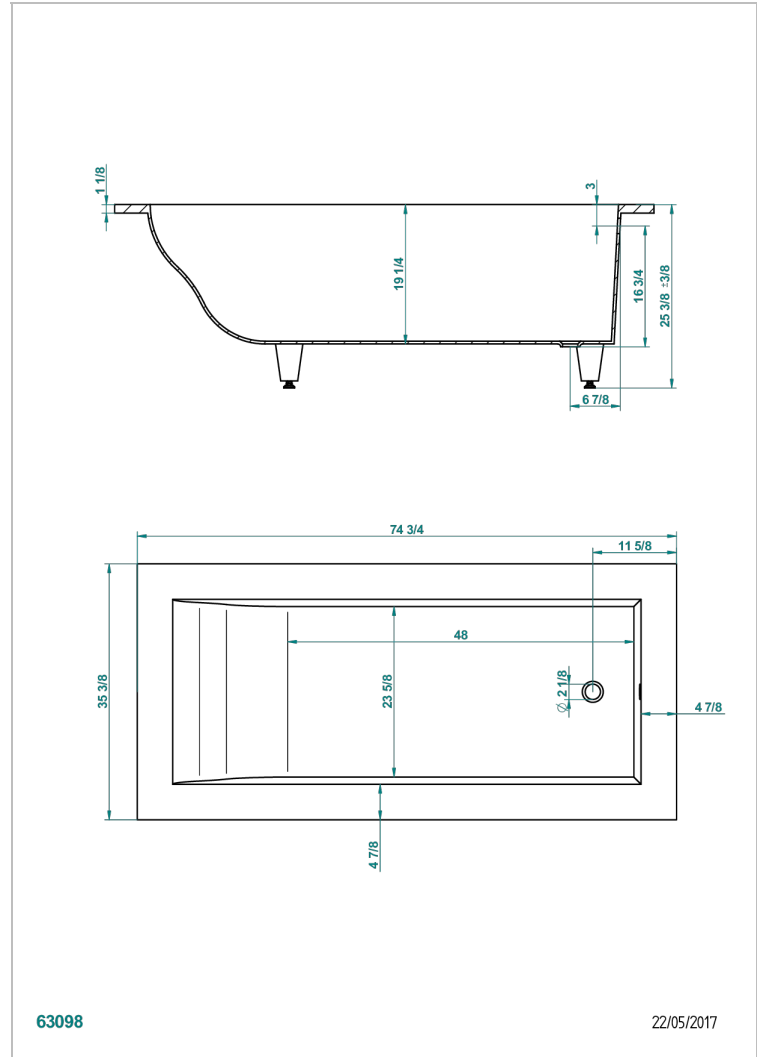

BANERA ENCASTRADA

B10-B504

THG[®]
PARIS

Bañera ASTRELLE 190 x 90 x 65 cm encastrada, entregada sin desagüe

63098

22/05/2017

CARACTERÍSTICAS

- Bañera encastrada
- Bañera ASTRELLE 190 x 90 x 65 cm encastrada, entregada sin desagüe

PRODUCTOS RELACIONADOS

- Ref. B12-K12A Whirlpool system with 12 aero jets
- Ref. B12-K12H Whirlpool system with 12 hydro jets
- Ref. B12-K12H12A Whirlpool system with 12 hydro jets and 12 aero jets
- Ref. B12-K110 Sistema de desinfeccion
- Ref. B12-K102AB Chromato-lighting system on whirlpool bathtub
- Ref. B16-P100 Almohada cuadrada 30 x 30 cm, blanca
- Ref. B16-P103 Almohada 13 x 26 cm, blanca
- Ref. B16-P104 Almohada 30 x 12 cm, h. 4 cm, blanca
- Ref. B16-P105 Almohada 38.5 x 21 cm, h. 2 cm, blanca
- Ref. B16-P106 Almohada 30 x 7 cm, h. 2 cm, blanca
- Ref. B16-P107 Almohada 35 x 40 cm, h. 5,5 cm, blanca
- Ref. B16-K111 Filling system by water blade
- Ref. B16-K102 Chromato-lighting system on bathtub without whirlpool system