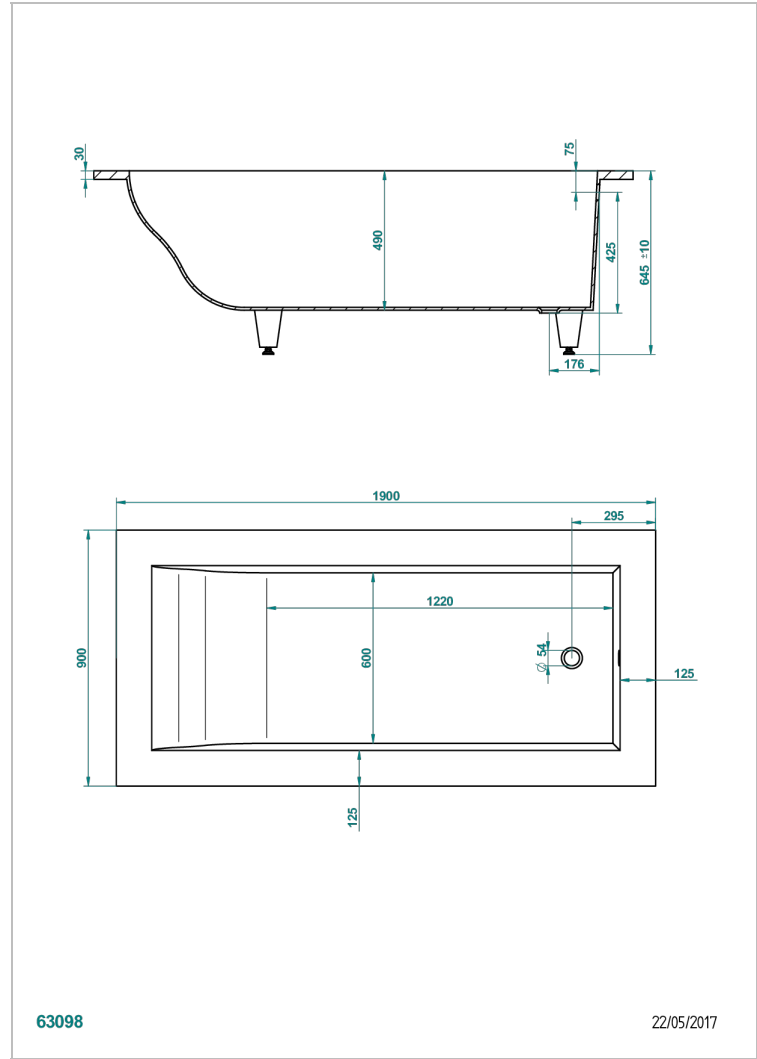

BUILT-IN BATHTUB

B10-B504

Astrelle built-in bathtub 190 x 90 x 65 cm, delivered without waste

63098

22/05/2017

CHARACTERISTIC

- Built-in bathtub
- Astrelle built-in bathtub 190 x 90 x 65 cm, delivered without waste

RELATED SKU'S

- Ref. B12-K12A Whirlpool system with 12 aero jets
- Ref. B12-K12H Whirlpool system with 12 hydro jets
- Ref. B12-K12H12A Whirlpool system with 12 hydro jets and 12 aero jets
- Ref. B12-K110 Disinfection system
- Ref. B12-K102AB Chromato-lighting system on whirlpool bathtub
- Ref. B16-P100 Headrest 30 x 30 cm, white
- Ref. B16-P103 Headrest 13 x 26 cm, half cylindrical, white
- Ref. B16-P104 Polyurethane gel headrest 30 x 12 cm, h. 4 cm, white
- Ref. B16-P105 Polyurethane gel headrest 38.5 x 21 cm, h. 2 cm, white
- Ref. B16-P106 Polyurethane gel headrest 30 x 7 cm, h. 2 cm, white
- Ref. B16-P107 Polyurethane gel headrest 35 x 40 cm, h. 5,5 cm,, white
- Ref. B16-K111 Filling system by water blade
- Ref. B16-K102 Chromato-lighting system on bathtub without whirlpool system