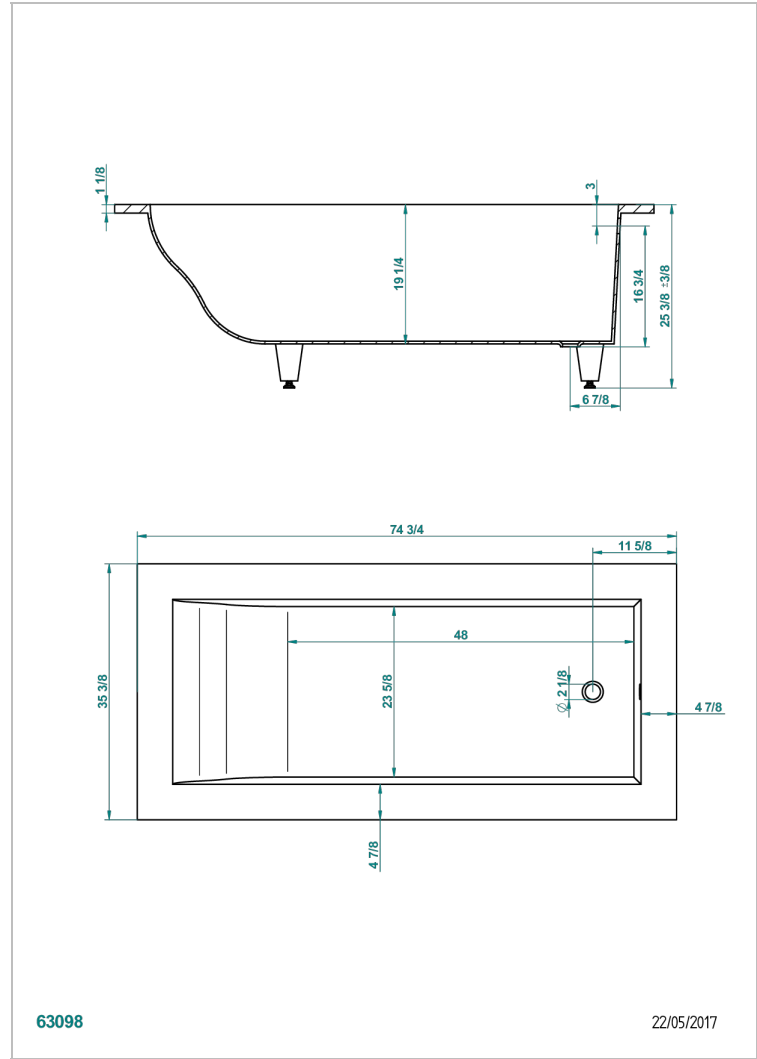

BUILT-IN BATHTUB

B10-B504

Astrelle built-in bathtub 190 x 90 x 65 cm, delivered without waste

THG[®]
PARIS

CHARACTERISTIC

- Built-in bathtub
- Astrelle built-in bathtub 190 x 90 x 65 cm, delivered without waste

RELATED SKU'S

- Ref. B12-K12A Whirlpool system with 12 aero jets
- Ref. B12-K12H Whirlpool system with 12 hydro jets
- Ref. B12-K12H12A Whirlpool system with 12 hydro jets and 12 aero jets
- Ref. B12-K110 Disinfection system
- Ref. B12-K102AB Chromato-lighting system on whirlpool bathtub
- Ref. B16-P100 Headrest 30 x 30 cm, white
- Ref. B16-P103 Headrest 13 x 26 cm, half cylindrical, white
- Ref. B16-P104 Polyurethane gel headrest 30 x 12 cm, h. 4 cm, white
- Ref. B16-P105 Polyurethane gel headrest 38.5 x 21 cm, h. 2 cm, white
- Ref. B16-P106 Polyurethane gel headrest 30 x 7 cm, h. 2 cm, white
- Ref. B16-P107 Polyurethane gel headrest 35 x 40 cm, h. 5,5 cm,, white
- Ref. B16-K111 Filling system by water blade
- Ref. B16-K102 Chromato-lighting system on bathtub without whirlpool system