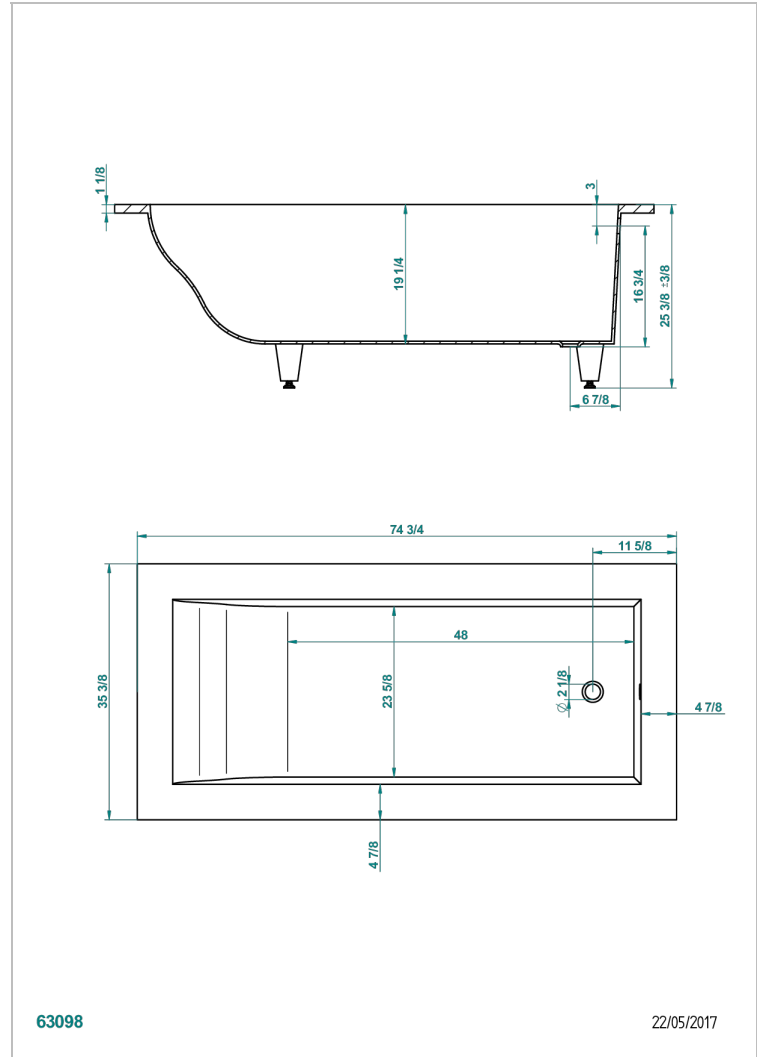

BANERA ENCASTRADA

B10-B504

THG[®]
PARIS

Bañera ASTRELLE 190 x 90 x 65 cm encastrada, entregada sin desagüe

CARACTERÍSTICAS

- Bañera encastrada
- Bañera ASTRELLE 190 x 90 x 65 cm encastrada, entregada sin desagüe

PRODUCTOS RELACIONADOS

- Ref. B12-K12A Whirlpool system with 12 aero jets
- Ref. B12-K12H Whirlpool system with 12 hydro jets
- Ref. B12-K12H12A Whirlpool system with 12 hydro jets and 12 aero jets
- Ref. B12-K110 Sistema de desinfeccion
- Ref. B12-K102AB Chromato-lighting system on whirlpool bathtub
- Ref. B16-P100 Almohada cuadrada 30 x 30 cm, blanca
- Ref. B16-P103 Almohada 13 x 26 cm, blanca
- Ref. B16-P104 Almohada 30 x 12 cm, h. 4 cm, blanca
- Ref. B16-P105 Almohada 38.5 x 21 cm, h. 2 cm, blanca
- Ref. B16-P106 Almohada 30 x 7 cm, h. 2 cm, blanca
- Ref. B16-P107 Almohada 35 x 40 cm, h. 5,5 cm, blanca
- Ref. B16-K111 Filling system by water blade
- Ref. B16-K102 Chromato-lighting system on bathtub without whirlpool system