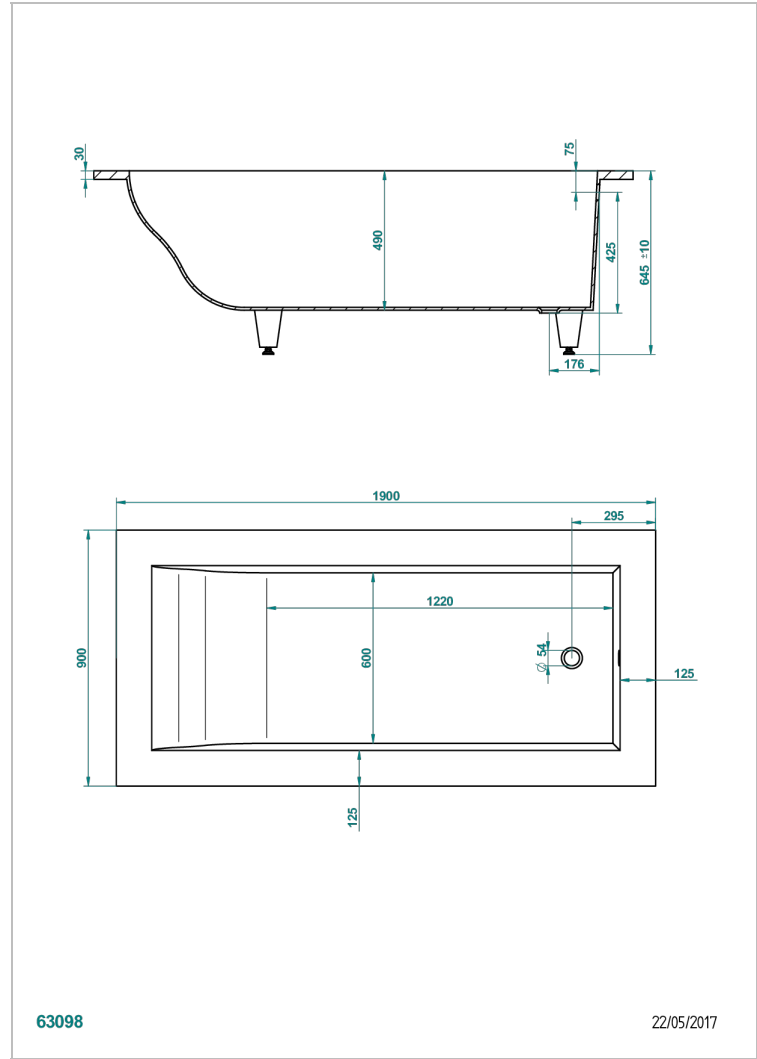

# BUILT-IN BATHTUB

B10-B504

Astrelle built-in bathtub 190 x 90 x 65 cm, delivered without waste

## CHARACTERISTIC

- Built-in bathtub
- Astrelle built-in bathtub 190 x 90 x 65 cm, delivered without waste

## RELATED SKU'S

- Ref. B12-K12A Whirlpool system with 12 aero jets
- Ref. B12-K12H Whirlpool system with 12 hydro jets
- Ref. B12-K12H12A Whirlpool system with 12 hydro jets and 12 aero jets
- Ref. B12-K110 Disinfection system
- Ref. B12-K102AB Chromato-lighting system on whirlpool bathtub
- Ref. B16-P100 Headrest 30 x 30 cm, white
- Ref. B16-P103 Headrest 13 x 26 cm, half cylindrical, white
- Ref. B16-P104 Polyurethane gel headrest 30 x 12 cm, h. 4 cm, white
- Ref. B16-P105 Polyurethane gel headrest 38.5 x 21 cm, h. 2 cm, white
- Ref. B16-P106 Polyurethane gel headrest 30 x 7 cm, h. 2 cm, white
- Ref. B16-P107 Polyurethane gel headrest 35 x 40 cm, h. 5,5 cm,, white
- Ref. B16-K111 Filling system by water blade
- Ref. B16-K102 Chromato-lighting system on bathtub without whirlpool system