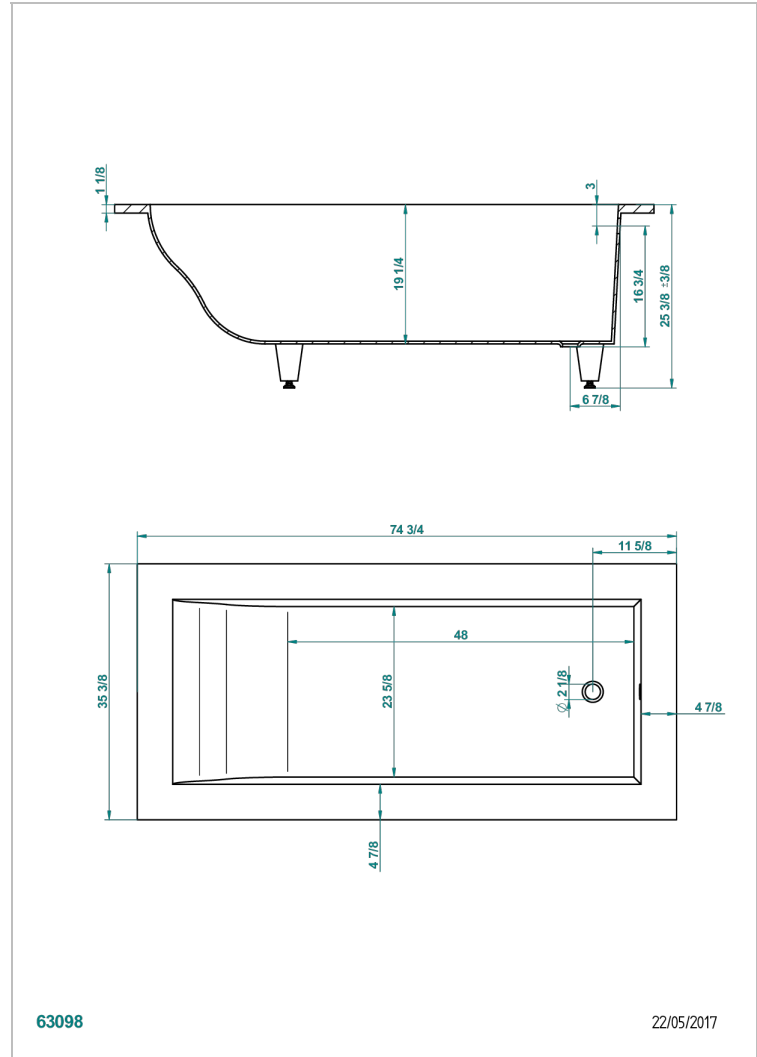

BANERA ENCASTRADA

B10-B504

Bañera ASTRELLE 190 x 90 x 65 cm encastrada, entregada sin desagüe

THG[®]
PARIS

63098

22/05/2017

CARACTERÍSTICAS

- Bañera encastrada
- Bañera ASTRELLE 190 x 90 x 65 cm encastrada, entregada sin desagüe

PRODUCTOS RELACIONADOS

- Ref. B12-K12A Whirlpool system with 12 aero jets
- Ref. B12-K12H Whirlpool system with 12 hydro jets
- Ref. B12-K12H12A Whirlpool system with 12 hydro jets and 12 aero jets
- Ref. B12-K110 Sistema de desinfeccion
- Ref. B12-K102AB Chromato-lighting system on whirlpool bathtub
- Ref. B16-P100 Almohada cuadrada 30 x 30 cm, blanca
- Ref. B16-P103 Almohada 13 x 26 cm, blanca
- Ref. B16-P104 Almohada 30 x 12 cm, h. 4 cm, blanca
- Ref. B16-P105 Almohada 38.5 x 21 cm, h. 2 cm, blanca
- Ref. B16-P106 Almohada 30 x 7 cm, h. 2 cm, blanca
- Ref. B16-P107 Almohada 35 x 40 cm, h. 5,5 cm, blanca
- Ref. B16-K111 Filling system by water blade
- Ref. B16-K102 Chromato-lighting system on bathtub without whirlpool system