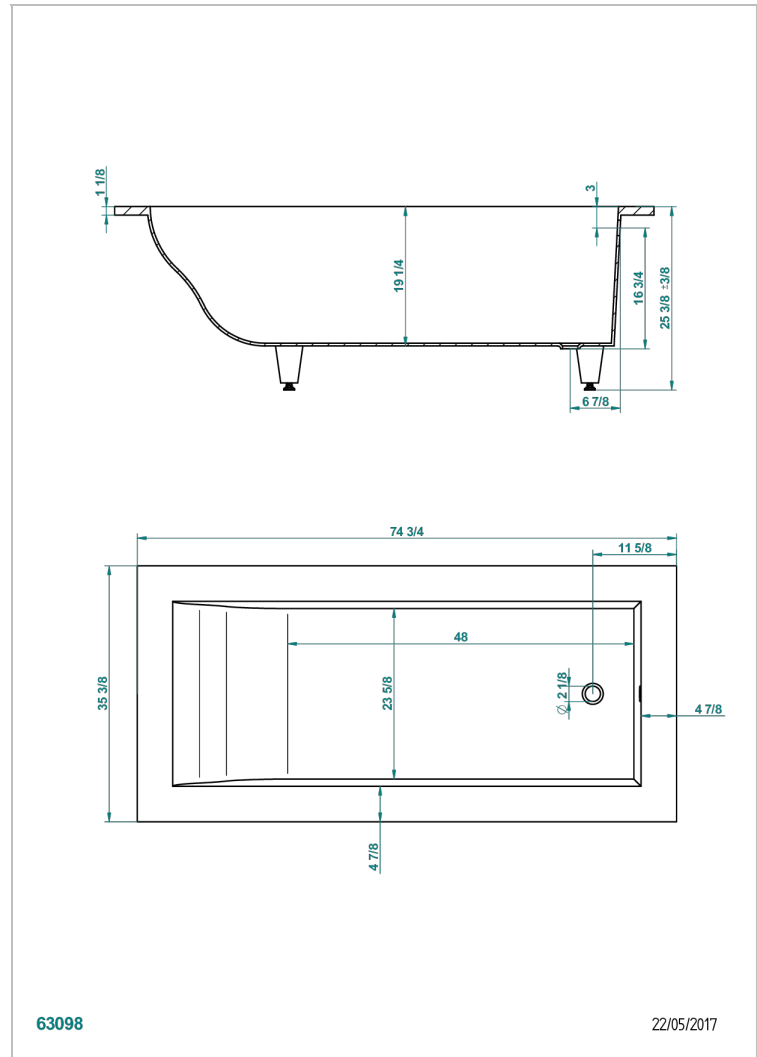

BUILT-IN BATHTUB

B10-B504

Astrelle built-in bathtub 190 x 90 x 65 cm, delivered without waste

THG[®]
PARIS

CHARACTERISTIC

- Built-in bathtub
- Astrelle built-in bathtub 190 x 90 x 65 cm, delivered without waste

RELATED SKU'S

- Ref. B12-K12A Whirlpool system with 12 aero jets
- Ref. B12-K12H Whirlpool system with 12 hydro jets
- Ref. B12-K12H12A Whirlpool system with 12 hydro jets and 12 aero jets
- Ref. B12-K110 Disinfection system
- Ref. B12-K102AB Chromato-lighting system on whirlpool bathtub
- Ref. B16-P100 Headrest 30 x 30 cm, white
- Ref. B16-P103 Headrest 13 x 26 cm, half cylindrical, white
- Ref. B16-P104 Polyurethane gel headrest 30 x 12 cm, h. 4 cm, white
- Ref. B16-P105 Polyurethane gel headrest 38.5 x 21 cm, h. 2 cm, white
- Ref. B16-P106 Polyurethane gel headrest 30 x 7 cm, h. 2 cm, white
- Ref. B16-P107 Polyurethane gel headrest 35 x 40 cm, h. 5,5 cm,, white
- Ref. B16-K111 Filling system by water blade
- Ref. B16-K102 Chromato-lighting system on bathtub without whirlpool system