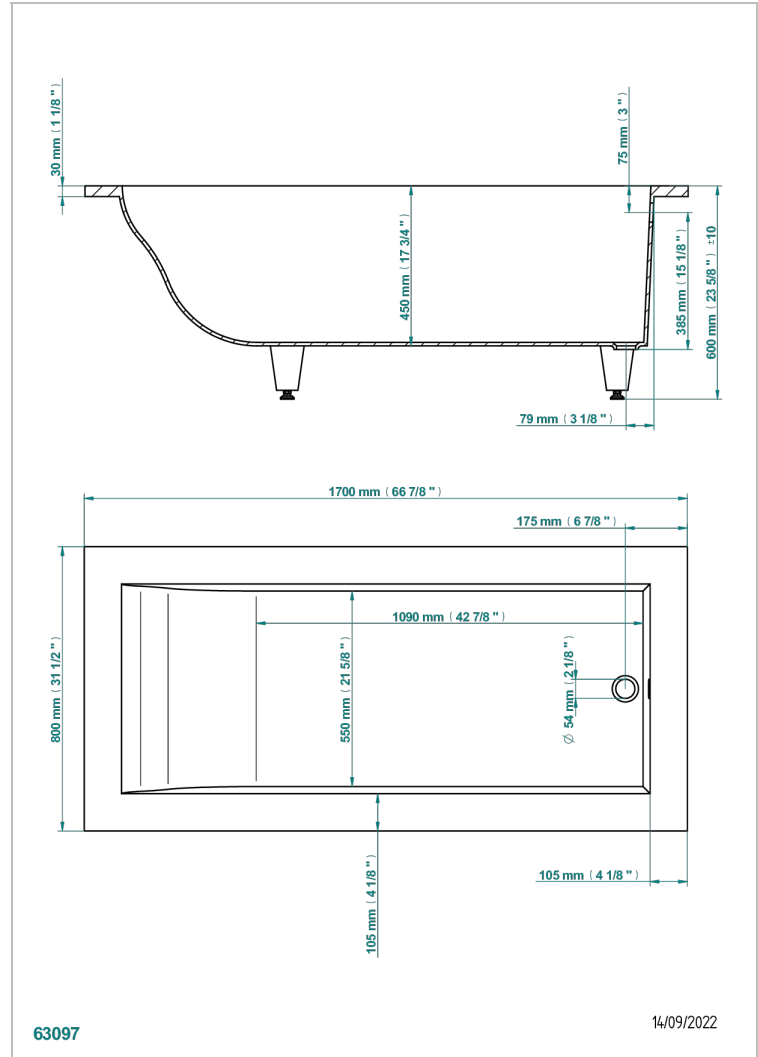

# BANERA ENCASTRADA

B10-B503

Bañera ASTRELLE 170 x 80 x 60 cm encastrada, entregada sin desagüe

THG<sup>®</sup>  
PARIS

## CARACTERÍSTICAS

- Bañera encastrada
- Bañera ASTRELLE 170 x 80 x 60 cm encastrada, entregada sin desagüe

## PRODUCTOS RELACIONADOS

- Ref. B12-K12A Whirlpool system with 12 aero jets
- Ref. B12-K12H Whirlpool system with 12 hydro jets
- Ref. B12-K12H12A Whirlpool system with 12 hydro jets and 12 aero jets
- Ref. B12-K110 Sistema de desinfeccion
- Ref. B12-K102AB Chromato-lighting system on whirlpool bathtub
- Ref. B16-P100 Almohada cuadrada 30 x 30 cm, blanca
- Ref. B16-P103 Almohada 13 x 26 cm, blanca
- Ref. B16-P104 Almohada 30 x 12 cm, h. 4 cm, blanca
- Ref. B16-P105 Almohada 38.5 x 21 cm, h. 2 cm, blanca
- Ref. B16-P106 Almohada 30 x 7 cm, h. 2 cm, blanca
- Ref. B16-P107 Almohada 35 x 40 cm, h. 5,5 cm, blanca
- Ref. B16-K111 Filling system by water blade
- Ref. B16-K102 Chromato-lighting system on bathtub without whirlpool system