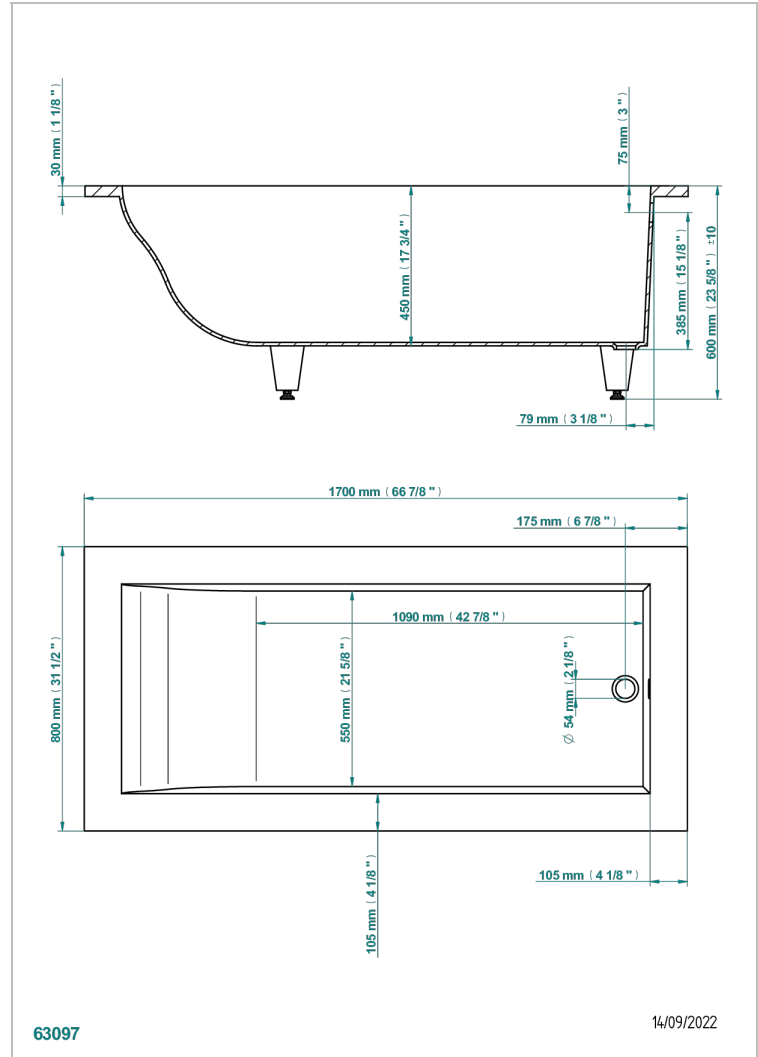

# BANERA ENCASTRADA

B10-B503

Bañera ASTRELLE 170 x 80 x 60 cm encastrada, entregada sin desagüe

THG<sup>®</sup>  
PARIS

## CARACTERÍSTICAS

- Bañera encastrada
- Bañera ASTRELLE 170 x 80 x 60 cm encastrada, entregada sin desagüe

## PRODUCTOS RELACIONADOS

- Ref. B12-K12A Whirlpool system with 12 aero jets
- Ref. B12-K12H Whirlpool system with 12 hydro jets
- Ref. B12-K12H12A Whirlpool system with 12 hydro jets and 12 aero jets
- Ref. B12-K110 Sistema de desinfeccion
- Ref. B12-K102AB Chromato-lighting system on whirlpool bathtub
- Ref. B16-P100 Almohada cuadrada 30 x 30 cm, blanca
- Ref. B16-P103 Almohada 13 x 26 cm, blanca
- Ref. B16-P104 Almohada 30 x 12 cm, h. 4 cm, blanca
- Ref. B16-P105 Almohada 38.5 x 21 cm, h. 2 cm, blanca
- Ref. B16-P106 Almohada 30 x 7 cm, h. 2 cm, blanca
- Ref. B16-P107 Almohada 35 x 40 cm, h. 5,5 cm, blanca
- Ref. B16-K111 Filling system by water blade
- Ref. B16-K102 Chromato-lighting system on bathtub without whirlpool system
- Ref. G1T-300/50 Complete bath pop-up waste -cable lg 50 cm