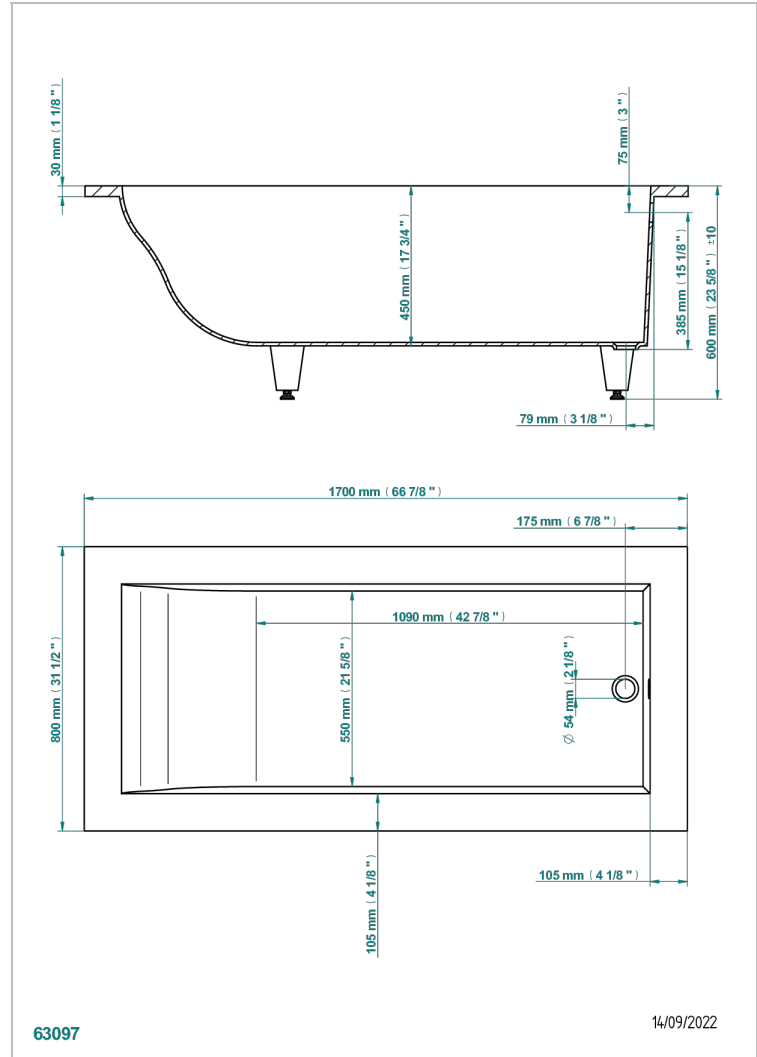

BUILT-IN BATHTUB

B10-B503

Astrelle built-in bathtub 170 x 80 x 60 cm, delivered without waste

CHARACTERISTIC

- Built-in bathtub
- Astrelle built-in bathtub 170 x 80 x 60 cm, delivered without waste

RELATED SKU'S

- Ref. B12-K12A Whirlpool system with 12 aero jets
- Ref. B12-K12H Whirlpool system with 12 hydro jets
- Ref. B12-K12H12A Whirlpool system with 12 hydro jets and 12 aero jets
- Ref. B12-K110 Disinfection system
- Ref. B12-K102AB Chromato-lighting system on whirlpool bathtub
- Ref. B16-P100 Headrest 30 x 30 cm, white
- Ref. B16-P103 Headrest 13 x 26 cm, half cylindrical, white
- Ref. B16-P104 Polyurethane gel headrest 30 x 12 cm, h. 4 cm, white
- Ref. B16-P105 Polyurethane gel headrest 38.5 x 21 cm, h. 2 cm, white
- Ref. B16-P106 Polyurethane gel headrest 30 x 7 cm, h. 2 cm, white
- Ref. B16-P107 Polyurethane gel headrest 35 x 40 cm, h. 5,5 cm,, white
- Ref. B16-K111 Filling system by water blade
- Ref. B16-K102 Chromato-lighting system on bathtub without whirlpool system
- Ref. GIT-300/50 Complete bath pop-up waste -cable lg 50 cm