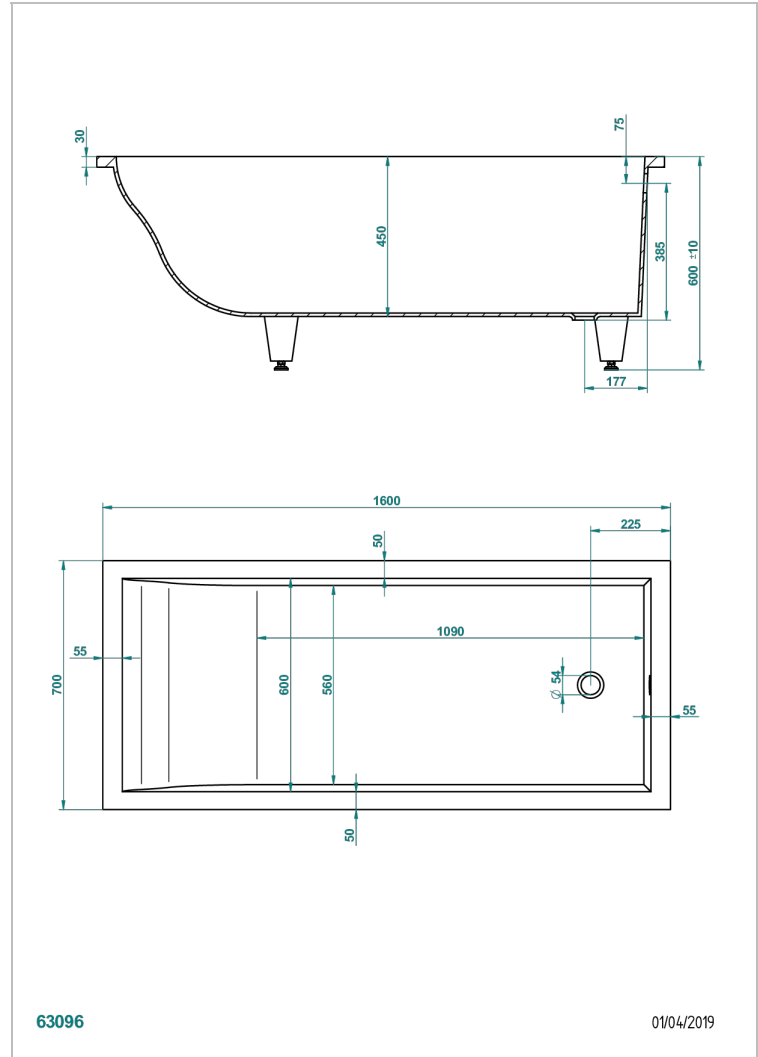

BANERA ENCASTRADA

B10-B502

Bañera ASTRELLE 160 x 70 x 60cm encastrada, entregada sin desagüe

THG[®]
PARIS

CARACTERÍSTICAS

- Bañera encastrada
- Bañera ASTRELLE 160 x 70 x 60cm encastrada, entregada sin desagüe

PRODUCTOS RELACIONADOS

- Ref. B12-K12A Whirlpool system with 12 aero jets
- Ref. B12-K12H Whirlpool system with 12 hydro jets
- Ref. B12-K12H12A Whirlpool system with 12 hydro jets and 12 aero jets
- Ref. B12-K110 Sistema de desinfeccion
- Ref. B12-K102AB Chromato-lighting system on whirlpool bathtub
- Ref. B16-P100 Almohada cuadrada 30 x 30 cm, blanca
- Ref. B16-P103 Almohada 13 x 26 cm, blanca
- Ref. B16-P104 Almohada 30 x 12 cm, h. 4 cm, blanca
- Ref. B16-P105 Almohada 38.5 x 21 cm, h. 2 cm, blanca
- Ref. B16-P106 Almohada 30 x 7 cm, h. 2 cm, blanca
- Ref. B16-P107 Almohada 35 x 40 cm, h. 5,5 cm, blanca
- Ref. B16-K111 Filling system by water blade
- Ref. B16-K102 Chromato-lighting system on bathtub without whirlpool system