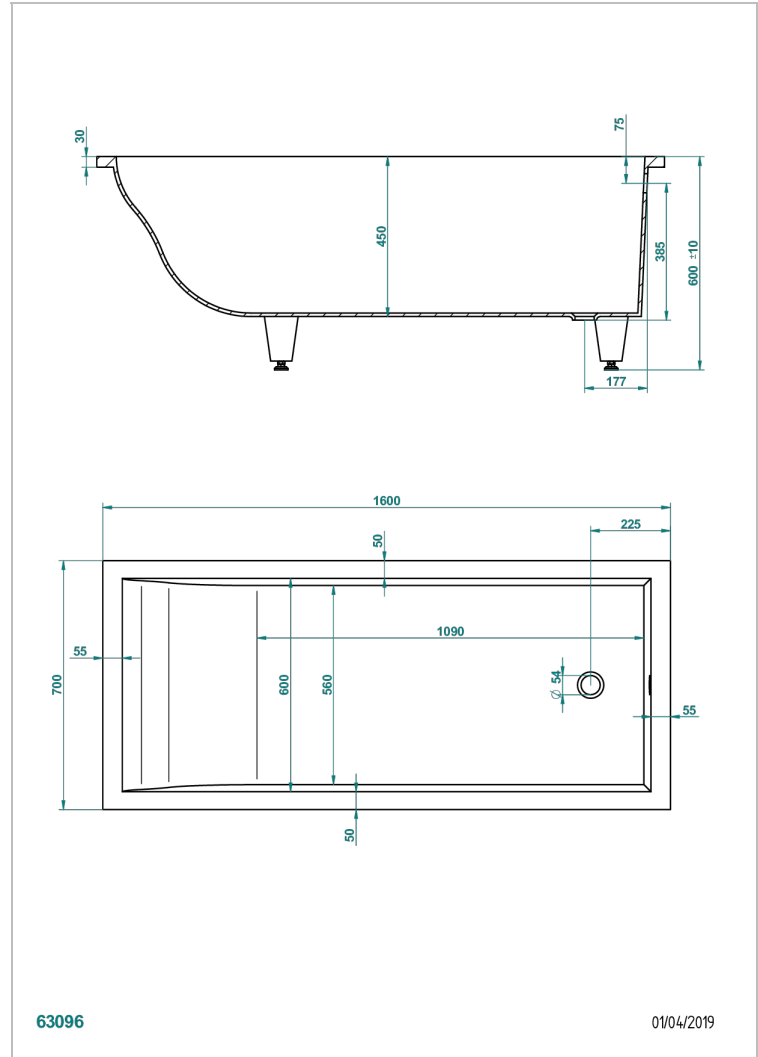

BANERA ENCASTRADA

B10-B502

Bañera ASTRELLE 160 x 70 x 60cm encastrada, entregada sin desagüe

THG[®]
PARIS

CARACTERÍSTICAS

- Bañera encastrada
- Bañera ASTRELLE 160 x 70 x 60cm encastrada, entregada sin desagüe

PRODUCTOS RELACIONADOS

- Ref. B12-K12A Whirlpool system with 12 aero jets
- Ref. B12-K12H Whirlpool system with 12 hydro jets
- Ref. B12-K12H12A Whirlpool system with 12 hydro jets and 12 aero jets
- Ref. B12-K110 Sistema de desinfeccion
- Ref. B12-K112 Bluetooth system
- Ref. B12-K102AB Chromato-lighting system on whirlpool bathtub
- Ref. B16-P100 Almohada cuadrada 30 x 30 cm, blanca
- Ref. B16-P103 Almohada 13 x 26 cm, blanca
- Ref. B16-P104 Almohada 30 x 12 cm, h. 4 cm, blanca
- Ref. B16-P105 Almohada 38.5 x 21 cm, h. 2 cm, blanca
- Ref. B16-P106 Almohada 30 x 7 cm, h. 2 cm, blanca
- Ref. B16-P107 Almohada 35 x 40 cm, h. 5,5 cm, blanca
- Ref. B16-K111 Filling system by water blade
- Ref. B16-K102 Chromato-lighting system on bathtub without whirlpool system