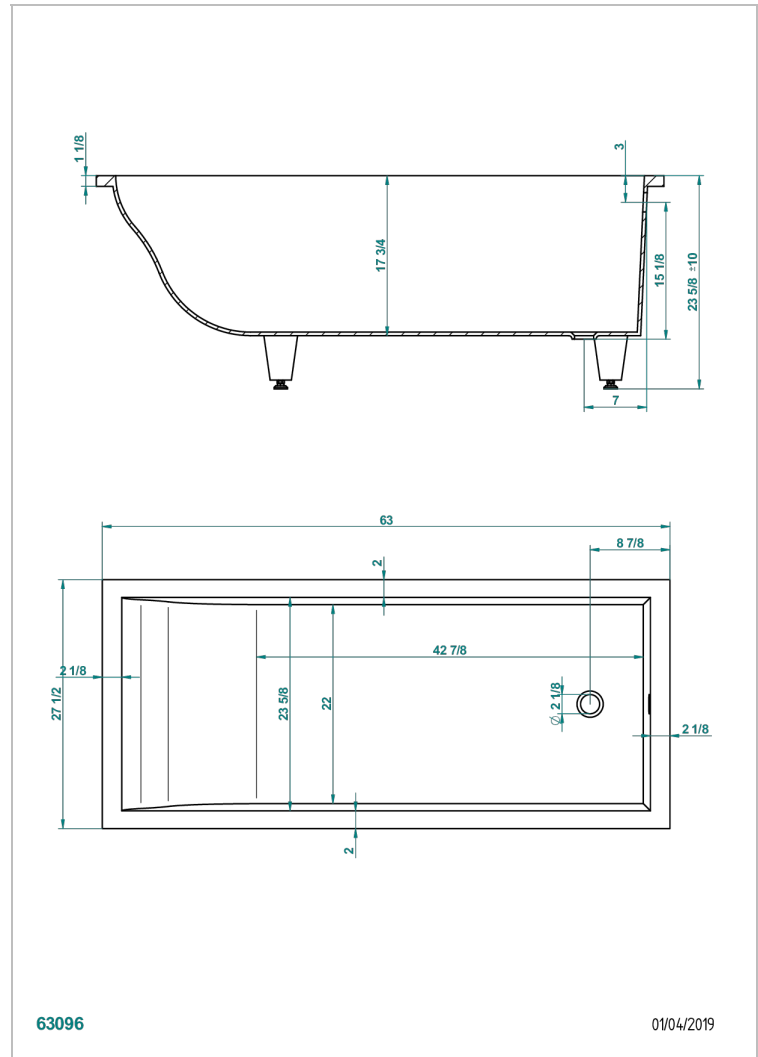

BANERA ENCASTRADA

B10-B502

Bañera ASTRELLE 160 x 70 x 60cm encastrada, entregada sin desagüe

THG[®]
PARIS

CARACTERÍSTICAS

- Bañera encastrada
- Bañera ASTRELLE 160 x 70 x 60cm encastrada, entregada sin desagüe

PRODUCTOS RELACIONADOS

- Ref. B12-K12A Whirlpool system with 12 aero jets
- Ref. B12-K12H Whirlpool system with 12 hydro jets
- Ref. B12-K12H12A Whirlpool system with 12 hydro jets and 12 aero jets
- Ref. B12-K110 Sistema de desinfeccion
- Ref. B12-K112 Bluetooth system
- Ref. B12-K102AB Chromato-lighting system on whirlpool bathtub
- Ref. B16-P100 Almohada cuadrada 30 x 30 cm, blanca
- Ref. B16-P103 Almohada 13 x 26 cm, blanca
- Ref. B16-P104 Almohada 30 x 12 cm, h. 4 cm, blanca
- Ref. B16-P105 Almohada 38.5 x 21 cm, h. 2 cm, blanca
- Ref. B16-P106 Almohada 30 x 7 cm, h. 2 cm, blanca
- Ref. B16-P107 Almohada 35 x 40 cm, h. 5,5 cm, blanca
- Ref. B16-K111 Filling system by water blade
- Ref. B16-K102 Chromato-lighting system on bathtub without whirlpool system