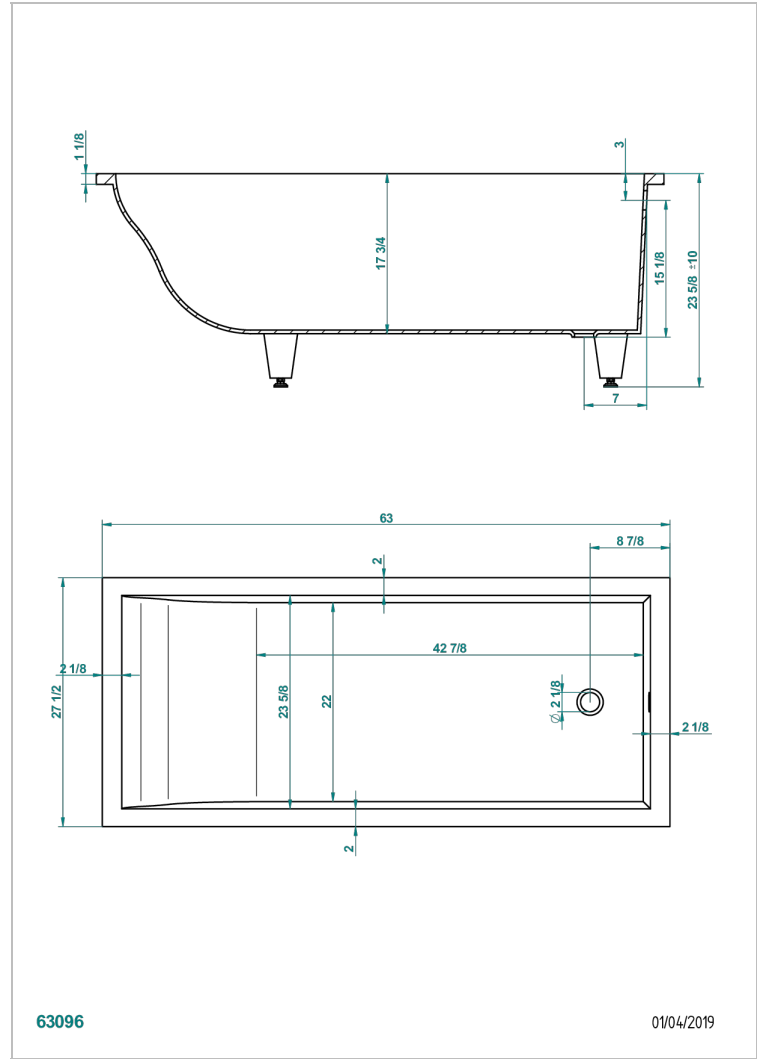

# BUILT-IN BATHTUB

B10-B502

Astrelle built-in bathtub 160 x 70 x 60 cm, delivered without waste

## CHARACTERISTIC

- Built-in bathtub
- Astrelle built-in bathtub 160 x 70 x 60 cm, delivered without waste

## RELATED SKU'S

- Ref. B12-K12A Whirlpool system with 12 aero jets
- Ref. B12-K12H Whirlpool system with 12 hydro jets
- Ref. B12-K12H12A Whirlpool system with 12 hydro jets and 12 aero jets
- Ref. B12-K110 Disinfection system
- Ref. B12-K102AB Chromato-lighting system on whirlpool bathtub
- Ref. B16-P100 Headrest 30 x 30 cm, white
- Ref. B16-P103 Headrest 13 x 26 cm, half cylindrical, white
- Ref. B16-P104 Polyurethane gel headrest 30 x 12 cm, h. 4 cm, white
- Ref. B16-P105 Polyurethane gel headrest 38.5 x 21 cm, h. 2 cm, white
- Ref. B16-P106 Polyurethane gel headrest 30 x 7 cm, h. 2 cm, white
- Ref. B16-P107 Polyurethane gel headrest 35 x 40 cm, h. 5,5 cm,, white
- Ref. B16-K111 Filling system by water blade
- Ref. B16-K102 Chromato-lighting system on bathtub without whirlpool system