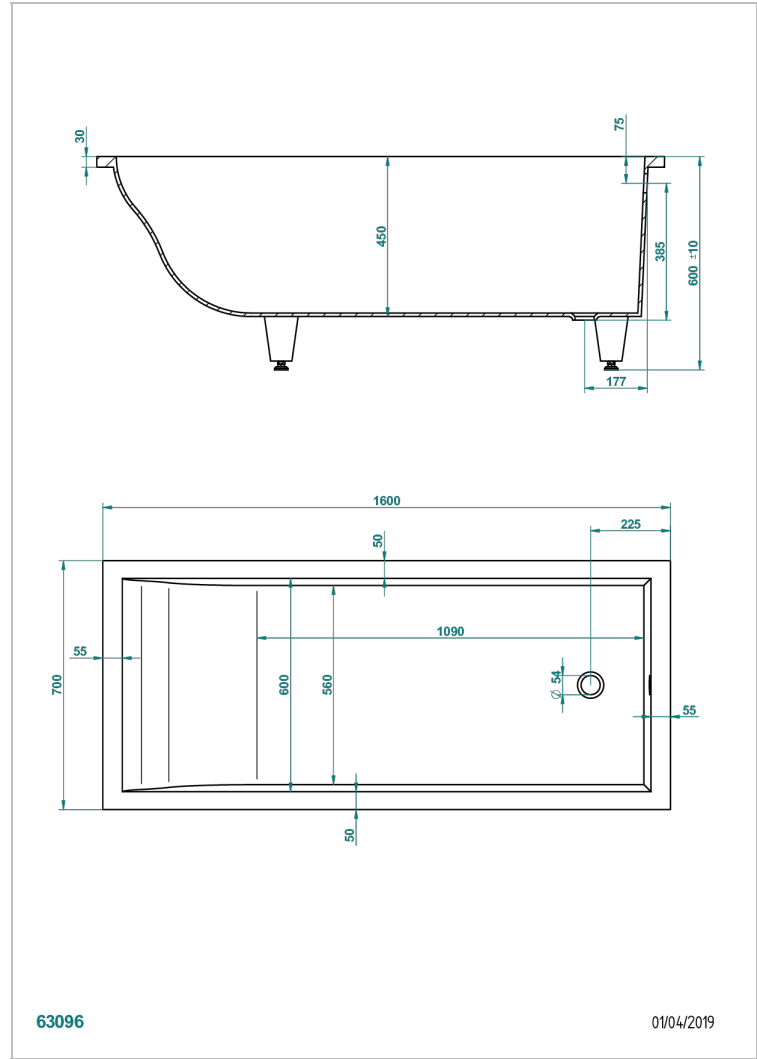

BUILT-IN BATHTUB

B10-B502

Astrelle built-in bathtub 160 x 70 x 60 cm, delivered without waste

CHARACTERISTIC

- Built-in bathtub
- Astrelle built-in bathtub 160 x 70 x 60 cm, delivered without waste

RELATED SKU'S

- Ref. G1T-300 Complete bath pop-up waste -cable lg 55 cm
- Ref. B12-K12A Whirlpool system with 12 aero jets
- Ref. B12-K12H Whirlpool system with 12 hydro jets
- Ref. B12-K12H12A Whirlpool system with 12 hydro jets and 12 aero jets
- Ref. B12-K110 Disinfection system
- Ref. B12-K102AB Chromato-lighting system on whirlpool bathtub
- Ref. B16-P100 Headrest 30 x 30 cm, white
- Ref. B16-P103 Headrest 13 x 26 cm, half cylindrical, white
- Ref. B16-P104 Polyurethane gel headrest 30 x 12 cm, h. 4 cm, white
- Ref. B16-P105 Polyurethane gel headrest 38.5 x 21 cm, h. 2 cm, white
- Ref. B16-P106 Polyurethane gel headrest 30 x 7 cm, h. 2 cm, white
- Ref. B16-P107 Polyurethane gel headrest 35 x 40 cm, h. 5,5 cm,, white
- Ref. B16-K111 Filling system by water blade
- Ref. B16-K102 Chromato-lighting system on bathtub without whirlpool system