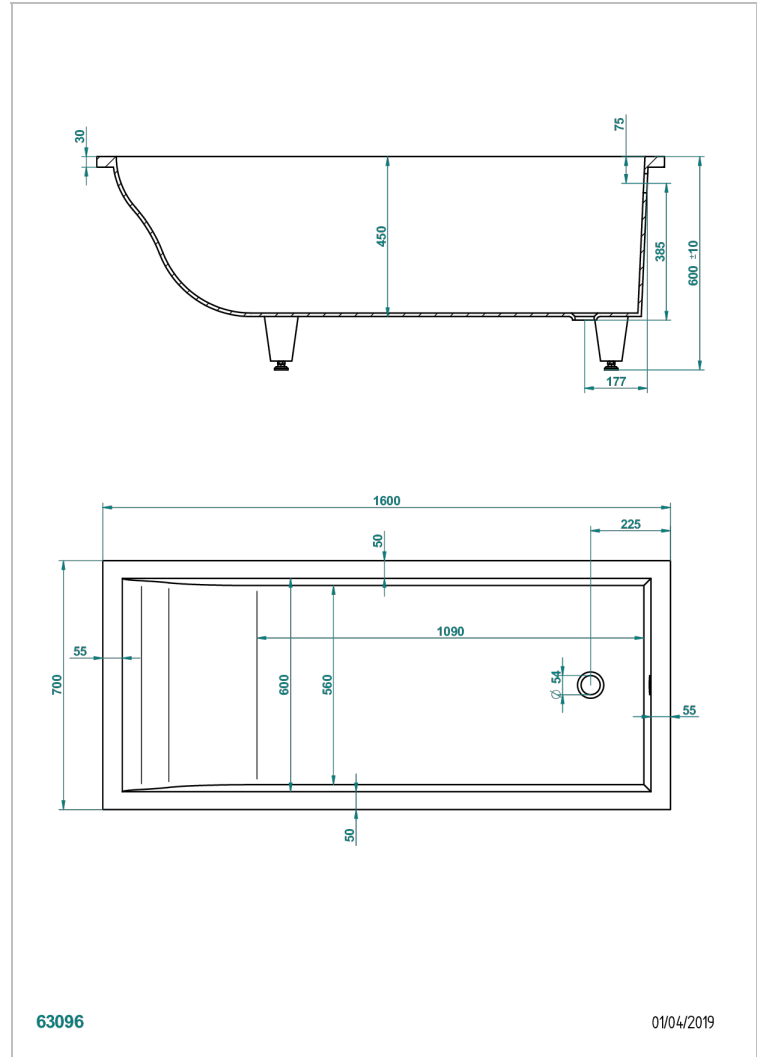

BUILT-IN BATHTUB

B10-B502

Astrelle built-in bathtub 160 x 70 x 60 cm, delivered without waste

CHARACTERISTIC

- Built-in bathtub
- Astrelle built-in bathtub 160 x 70 x 60 cm, delivered without waste

RELATED SKU'S

- Ref. G1T-300 Complete bath pop-up waste -cable lg 55 cm
- Ref. B12-K12A Whirlpool system with 12 aero jets
- Ref. B12-K12H Whirlpool system with 12 hydro jets
- Ref. B12-K12H12A Whirlpool system with 12 hydro jets and 12 aero jets
- Ref. B12-K110 Disinfection system
- Ref. B12-K102AB Chromato-lighting system on whirlpool bathtub
- Ref. B16-P100 Headrest 30 x 30 cm, white
- Ref. B16-P103 Headrest 13 x 26 cm, half cylindrical, white
- Ref. B16-P104 Polyurethane gel headrest 30 x 12 cm, h. 4 cm, white
- Ref. B16-P105 Polyurethane gel headrest 38.5 x 21 cm, h. 2 cm, white
- Ref. B16-P106 Polyurethane gel headrest 30 x 7 cm, h. 2 cm, white
- Ref. B16-P107 Polyurethane gel headrest 35 x 40 cm, h. 5,5 cm,, white
- Ref. B16-K111 Filling system by water blade
- Ref. B16-K102 Chromato-lighting system on bathtub without whirlpool system