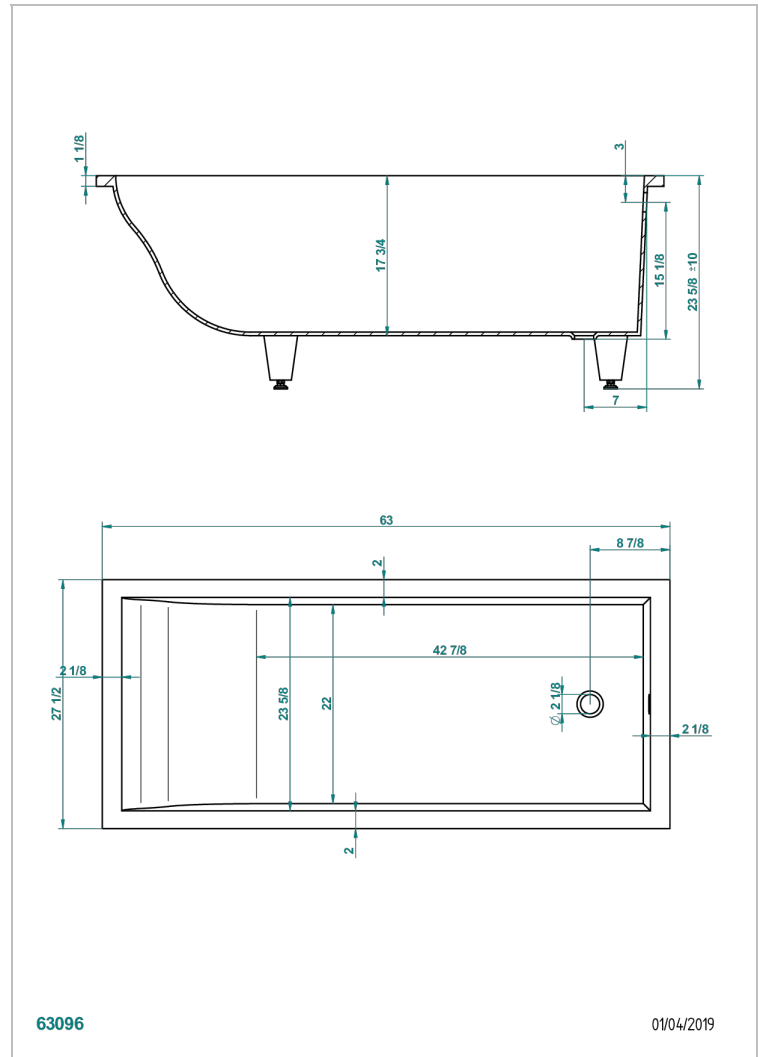

BANERA ENCASTRADA

B10-B502

Bañera ASTRELLE 160 x 70 x 60cm encastrada, entregada sin desagüe

THG[®]
PARIS

63096

01/04/2019

CARACTERÍSTICAS

- Bañera encastrada
- Bañera ASTRELLE 160 x 70 x 60cm encastrada, entregada sin desagüe

PRODUCTOS RELACIONADOS

- Ref. G1T-300 Desagüe automatico de bañera lg 55 cm
- Ref. B12-K12A Whirlpool system with 12 aero jets
- Ref. B12-K12H Whirlpool system with 12 hydro jets
- Ref. B12-K12H12A Whirlpool system with 12 hydro jets and 12 aero jets
- Ref. B12-K110 Sistema de desinfeccion
- Ref. B12-K102AB Chromato-lighting system on whirlpool bathtub
- Ref. B16-P100 Almohada cuadrada 30 x 30 cm, blanca
- Ref. B16-P103 Almohada 13 x 26 cm, blanca
- Ref. B16-P104 Almohada 30 x 12 cm, h. 4 cm, blanca
- Ref. B16-P105 Almohada 38.5 x 21 cm, h. 2 cm, blanca
- Ref. B16-P106 Almohada 30 x 7 cm, h. 2 cm, blanca
- Ref. B16-P107 Almohada 35 x 40 cm, h. 5,5 cm, blanca
- Ref. B16-K111 Filling system by water blade
- Ref. B16-K102 Chromato-lighting system on bathtub without whirlpool system