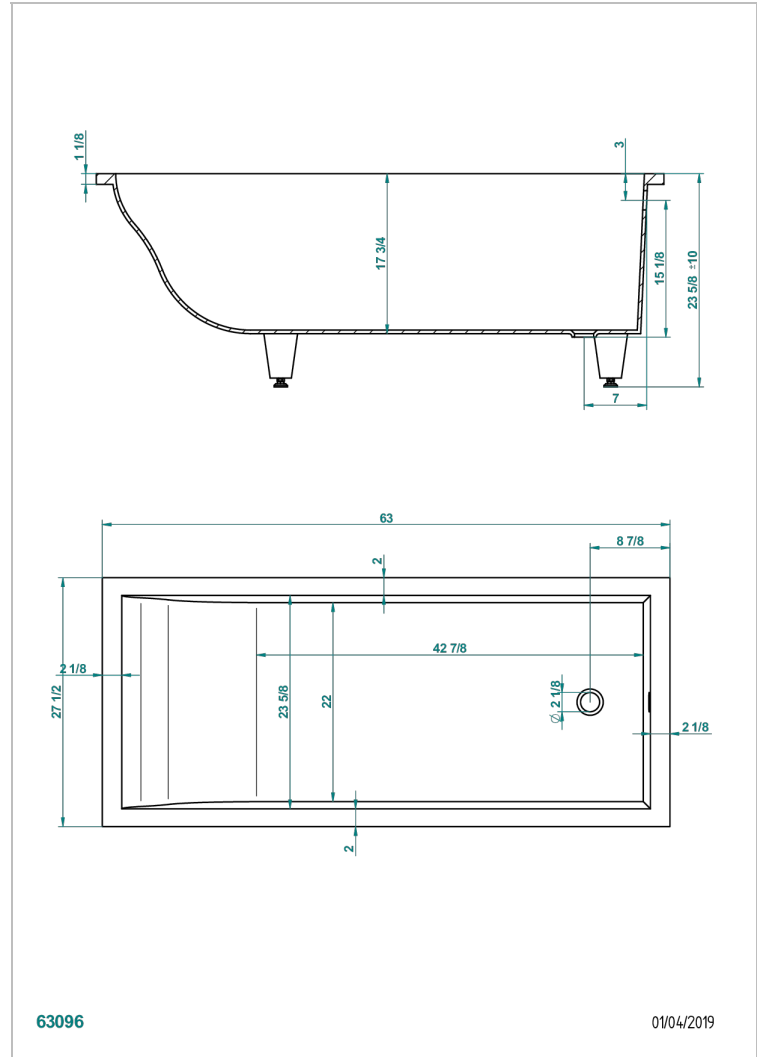

BUILT-IN BATHTUB

B10-B502

Astrelle built-in bathtub 160 x 70 x 60 cm, delivered without waste

CHARACTERISTIC

- Built-in bathtub
- Astrelle built-in bathtub 160 x 70 x 60 cm, delivered without waste

RELATED SKU'S

- Ref. G1T-300 Complete bath pop-up waste -cable lg 55 cm
- Ref. B12-K12A Whirlpool system with 12 aero jets
- Ref. B12-K12H Whirlpool system with 12 hydro jets
- Ref. B12-K12H12A Whirlpool system with 12 hydro jets and 12 aero jets
- Ref. B12-K110 Disinfection system
- Ref. B12-K102AB Chromato-lighting system on whirlpool bathtub
- Ref. B16-P100 Headrest 30 x 30 cm, white
- Ref. B16-P103 Headrest 13 x 26 cm, half cylindrical, white
- Ref. B16-P104 Polyurethane gel headrest 30 x 12 cm, h. 4 cm, white
- Ref. B16-P105 Polyurethane gel headrest 38.5 x 21 cm, h. 2 cm, white
- Ref. B16-P106 Polyurethane gel headrest 30 x 7 cm, h. 2 cm, white
- Ref. B16-P107 Polyurethane gel headrest 35 x 40 cm, h. 5,5 cm,, white
- Ref. B16-K111 Filling system by water blade
- Ref. B16-K102 Chromato-lighting system on bathtub without whirlpool system