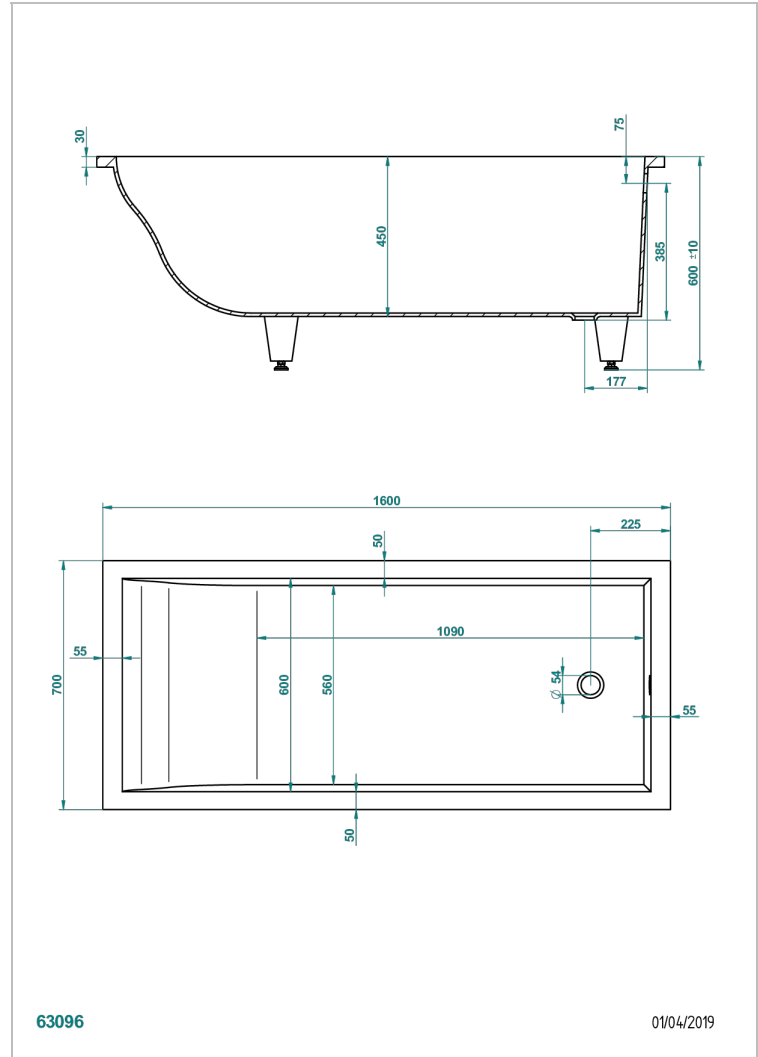

# BANERA ENCASTRADA

B10-B502

Bañera ASTRELLE 160 x 70 x 60cm encastrada, entregada sin desagüe

THG<sup>®</sup>  
PARIS

63096

01/04/2019

## CARACTERÍSTICAS

- Bañera encastrada
- Bañera ASTRELLE 160 x 70 x 60cm encastrada, entregada sin desagüe

## PRODUCTOS RELACIONADOS

- Ref. G1T-300 Desagüe automatico de bañera lg 55 cm
- Ref. B12-K12A Whirlpool system with 12 aero jets
- Ref. B12-K12H Whirlpool system with 12 hydro jets
- Ref. B12-K12H12A Whirlpool system with 12 hydro jets and 12 aero jets
- Ref. B12-K110 Sistema de desinfeccion
- Ref. B12-K102AB Chromato-lighting system on whirlpool bathtub
- Ref. B16-P100 Almohada cuadrada 30 x 30 cm, blanca
- Ref. B16-P103 Almohada 13 x 26 cm, blanca
- Ref. B16-P104 Almohada 30 x 12 cm, h. 4 cm, blanca
- Ref. B16-P105 Almohada 38.5 x 21 cm, h. 2 cm, blanca
- Ref. B16-P106 Almohada 30 x 7 cm, h. 2 cm, blanca
- Ref. B16-P107 Almohada 35 x 40 cm, h. 5,5 cm, blanca
- Ref. B16-K111 Filling system by water blade
- Ref. B16-K102 Chromato-lighting system on bathtub without whirlpool system