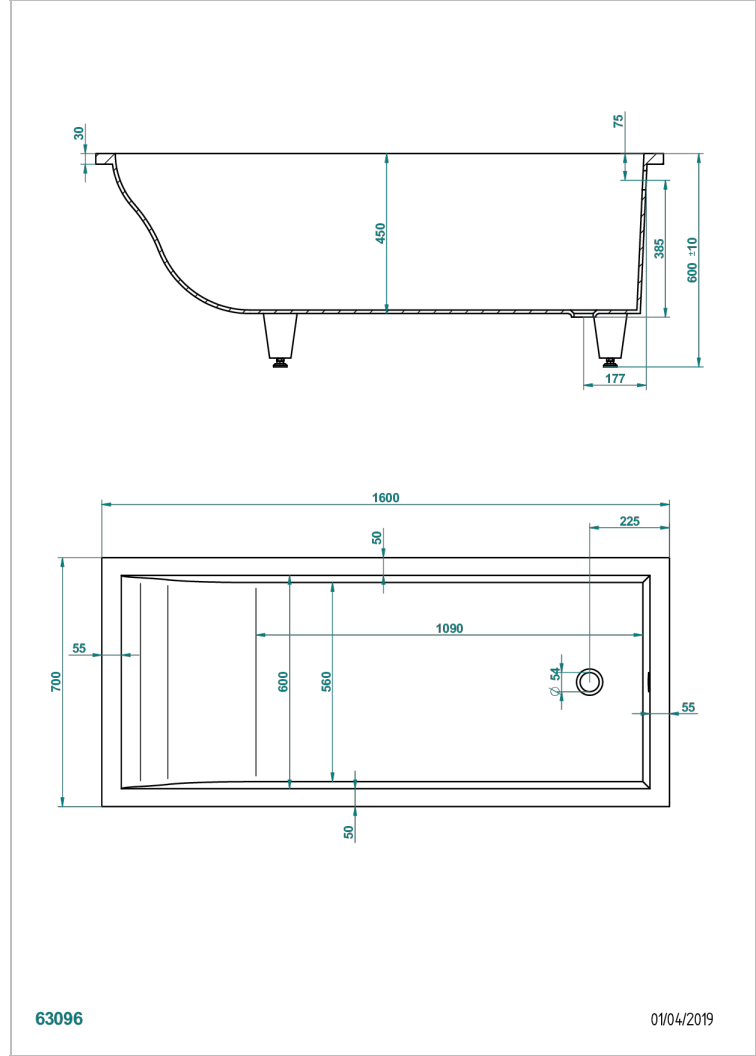

# BUILT-IN BATHTUB

B10-B502

Astrelle built-in bathtub 160 x 70 x 60 cm, delivered without waste

63096

01/04/2019

## CHARACTERISTIC

- Built-in bathtub
- Astrelle built-in bathtub 160 x 70 x 60 cm, delivered without waste

## RELATED SKU'S

- Ref. G1T-300 Complete bath pop-up waste -cable lg 55 cm
- Ref. B12-K12A Whirlpool system with 12 aero jets
- Ref. B12-K12H Whirlpool system with 12 hydro jets
- Ref. B12-K12H12A Whirlpool system with 12 hydro jets and 12 aero jets
- Ref. B12-K110 Disinfection system
- Ref. B12-K102AB Chromato-lighting system on whirlpool bathtub
- Ref. B16-P100 Headrest 30 x 30 cm, white
- Ref. B16-P103 Headrest 13 x 26 cm, half cylindrical, white
- Ref. B16-P104 Polyurethane gel headrest 30 x 12 cm, h. 4 cm, white
- Ref. B16-P105 Polyurethane gel headrest 38.5 x 21 cm, h. 2 cm, white
- Ref. B16-P106 Polyurethane gel headrest 30 x 7 cm, h. 2 cm, white
- Ref. B16-P107 Polyurethane gel headrest 35 x 40 cm, h. 5,5 cm,, white
- Ref. B16-K111 Filling system by water blade
- Ref. B16-K102 Chromato-lighting system on bathtub without whirlpool system