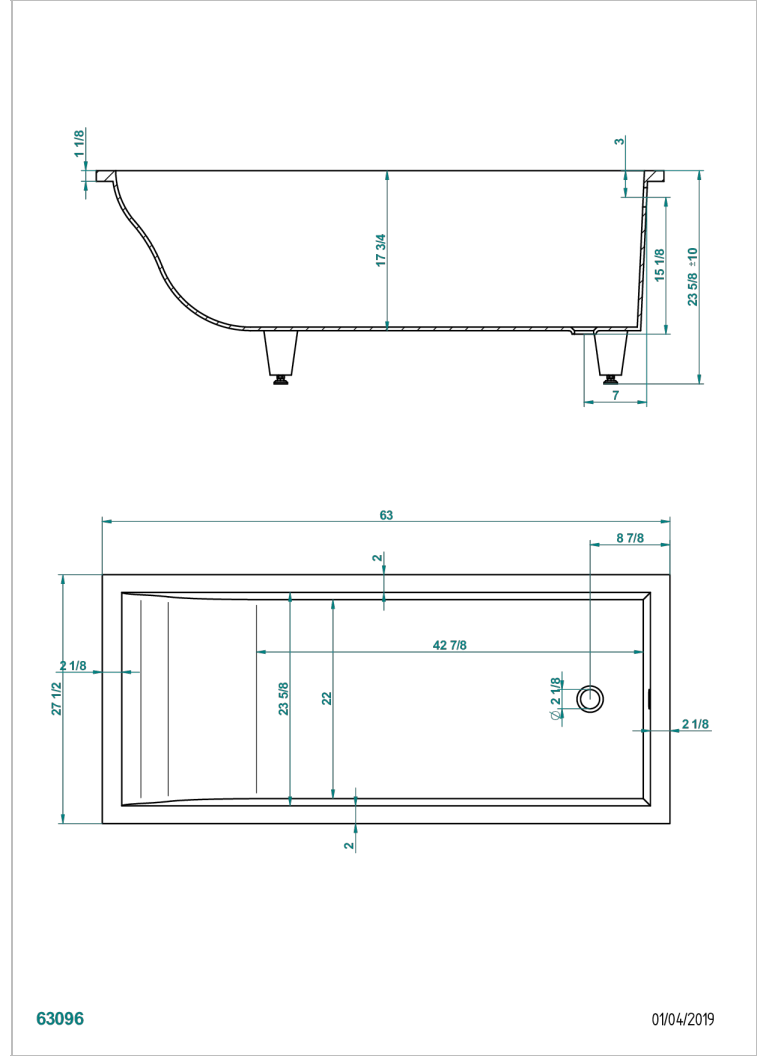

BANERA ENCASTRADA

B10-B502

Bañera ASTRELLE 160 x 70 x 60cm encastrada, entregada sin desagüe

THG[®]
PARIS

63096

01/04/2019

CARACTERÍSTICAS

- Bañera encastrada
- Bañera ASTRELLE 160 x 70 x 60cm encastrada, entregada sin desagüe

PRODUCTOS RELACIONADOS

- Ref. G1T-300 Desagüe automatico de bañera lg 55 cm
- Ref. B12-K12A Whirlpool system with 12 aero jets
- Ref. B12-K12H Whirlpool system with 12 hydro jets
- Ref. B12-K12H12A Whirlpool system with 12 hydro jets and 12 aero jets
- Ref. B12-K110 Sistema de desinfeccion
- Ref. B12-K102AB Chromato-lighting system on whirlpool bathtub
- Ref. B16-P100 Almohada cuadrada 30 x 30 cm, blanca
- Ref. B16-P103 Almohada 13 x 26 cm, blanca
- Ref. B16-P104 Almohada 30 x 12 cm, h. 4 cm, blanca
- Ref. B16-P105 Almohada 38.5 x 21 cm, h. 2 cm, blanca
- Ref. B16-P106 Almohada 30 x 7 cm, h. 2 cm, blanca
- Ref. B16-P107 Almohada 35 x 40 cm, h. 5,5 cm, blanca
- Ref. B16-K111 Filling system by water blade
- Ref. B16-K102 Chromato-lighting system on bathtub without whirlpool system