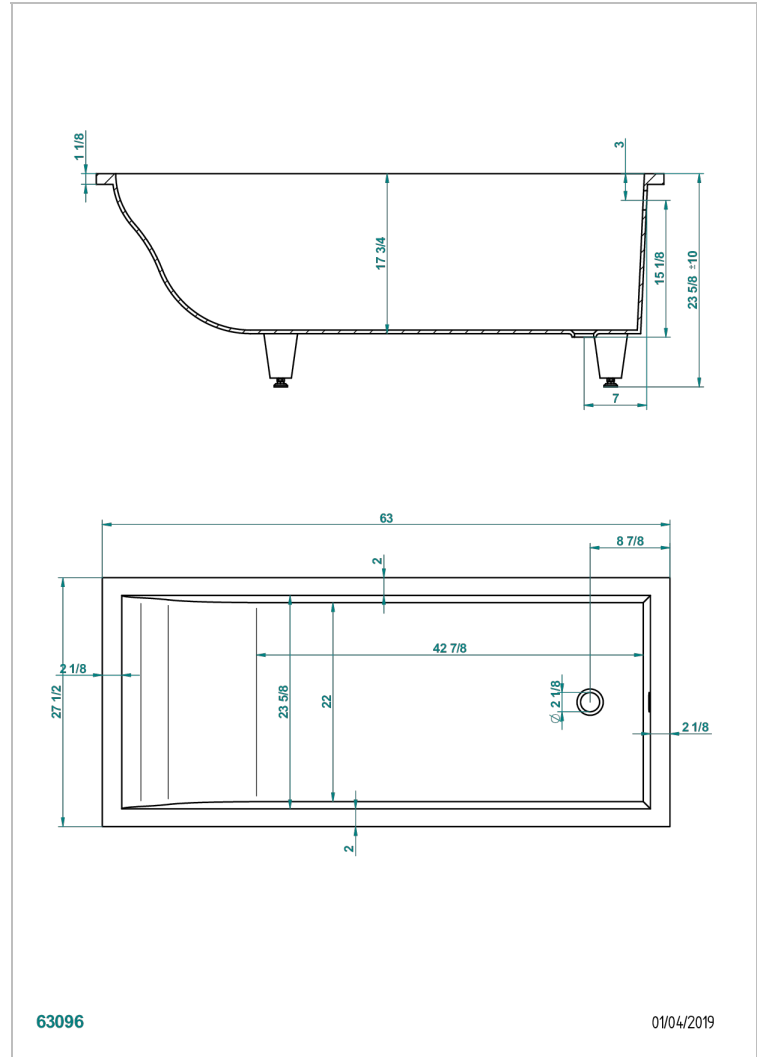

# BUILT-IN BATHTUB

B10-B502

Astrelle built-in bathtub 160 x 70 x 60 cm, delivered without waste

## CHARACTERISTIC

- Built-in bathtub
- Astrelle built-in bathtub 160 x 70 x 60 cm, delivered without waste

## RELATED SKU'S

- Ref. G1T-300 Complete bath pop-up waste -cable lg 55 cm
- Ref. B12-K12A Whirlpool system with 12 aero jets
- Ref. B12-K12H Whirlpool system with 12 hydro jets
- Ref. B12-K12H12A Whirlpool system with 12 hydro jets and 12 aero jets
- Ref. B12-K110 Disinfection system
- Ref. B12-K102AB Chromato-lighting system on whirlpool bathtub
- Ref. B16-P100 Headrest 30 x 30 cm, white
- Ref. B16-P103 Headrest 13 x 26 cm, half cylindrical, white
- Ref. B16-P104 Polyurethane gel headrest 30 x 12 cm, h. 4 cm, white
- Ref. B16-P105 Polyurethane gel headrest 38.5 x 21 cm, h. 2 cm, white
- Ref. B16-P106 Polyurethane gel headrest 30 x 7 cm, h. 2 cm, white
- Ref. B16-P107 Polyurethane gel headrest 35 x 40 cm, h. 5,5 cm,, white
- Ref. B16-K111 Filling system by water blade
- Ref. B16-K102 Chromato-lighting system on bathtub without whirlpool system