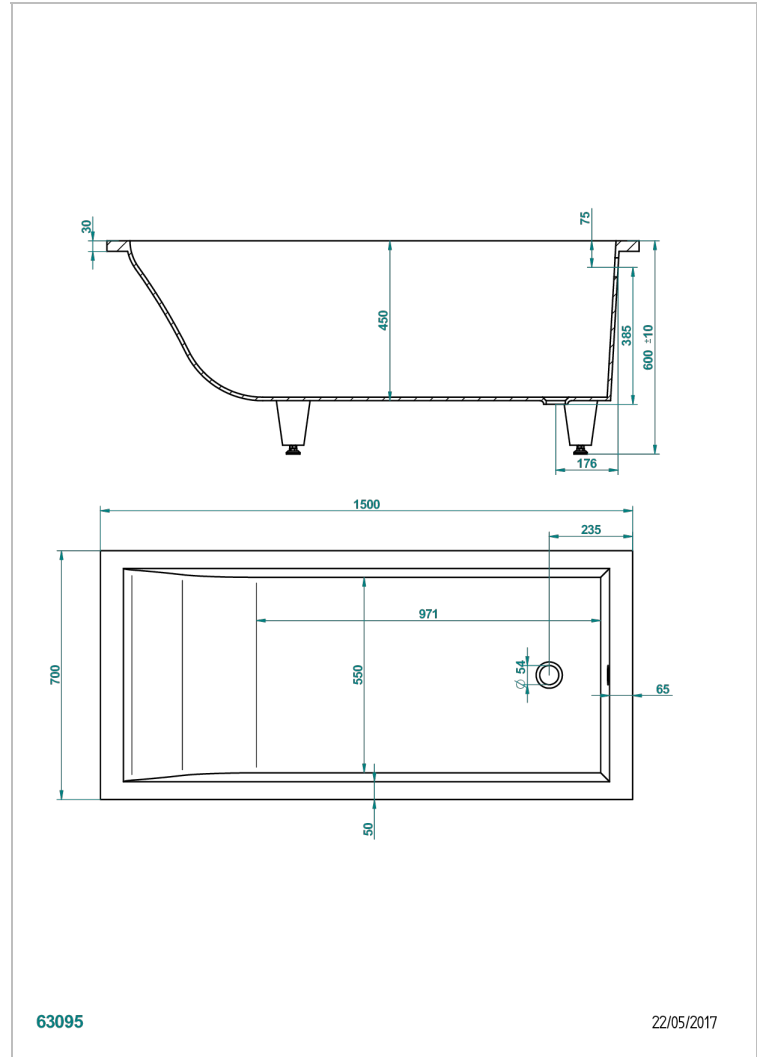

BUILT-IN BATHTUB

B10-B501

Astrelle built-in bathtub 150 x 70 x 60 cm, delivered without waste

63095

22/05/2017

CHARACTERISTIC

- Built-in bathtub
- Astrelle built-in bathtub 150 x 70 x 60 cm, delivered without waste

RELATED SKU'S

- Ref. B12-K12A Whirlpool system with 12 aero jets
- Ref. B12-K12H Whirlpool system with 12 hydro jets
- Ref. B12-K12H12A Whirlpool system with 12 hydro jets and 12 aero jets
- Ref. B12-K110 Disinfection system
- Ref. B12-K102AB Chromato-lighting system on whirlpool bathtub
- Ref. B16-P100 Headrest 30 x 30 cm, white
- Ref. B16-P103 Headrest 13 x 26 cm, half cylindrical, white
- Ref. B16-P104 Polyurethane gel headrest 30 x 12 cm, h. 4 cm, white
- Ref. B16-P105 Polyurethane gel headrest 38.5 x 21 cm, h. 2 cm, white
- Ref. B16-P106 Polyurethane gel headrest 30 x 7 cm, h. 2 cm, white
- Ref. B16-P107 Polyurethane gel headrest 35 x 40 cm, h. 5,5 cm,, white
- Ref. B16-K111 Filling system by water blade
- Ref. B16-K102 Chromato-lighting system on bathtub without whirlpool system