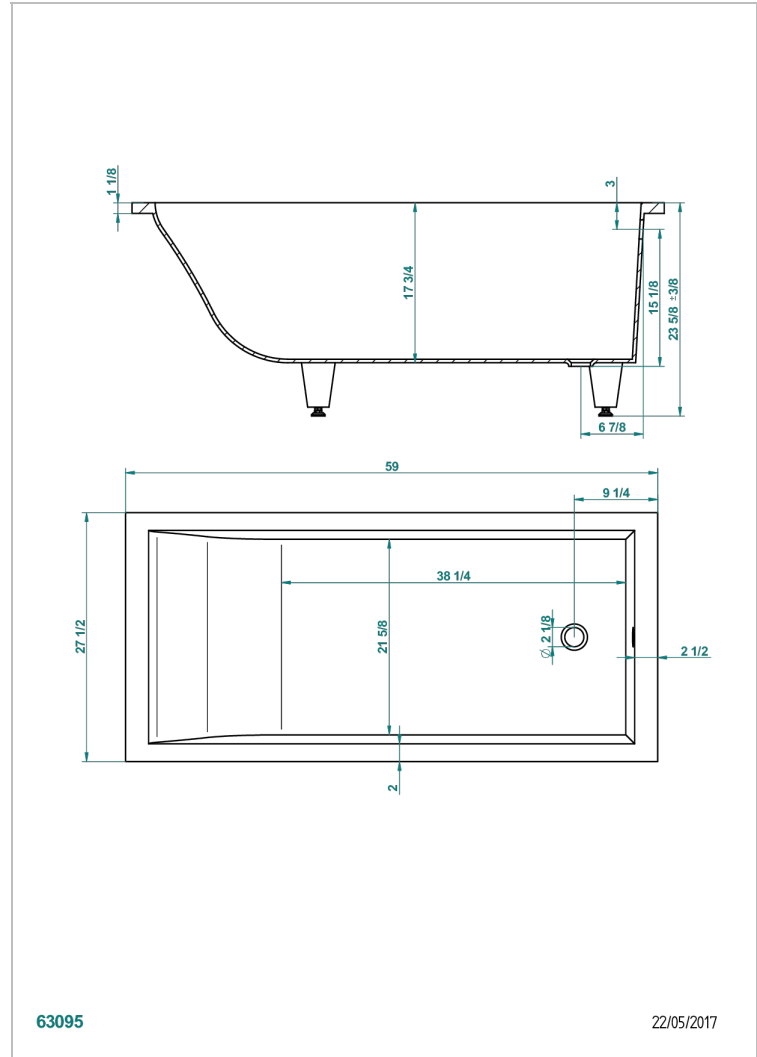

BANERA ENCASTRADA

B10-B501

Bañera ASTRELLE 150 x 70 x 60 cm encastrada, entregada sin desagüe

THG[®]
PARIS

63095

22/05/2017

CARACTERÍSTICAS

- Bañera encastrada
- Bañera ASTRELLE 150 x 70 x 60 cm encastrada, entregada sin desagüe

PRODUCTOS RELACIONADOS

- Ref. B12-K12A Whirlpool system with 12 aero jets
- Ref. B12-K12H Whirlpool system with 12 hydro jets
- Ref. B12-K12H12A Whirlpool system with 12 hydro jets and 12 aero jets
- Ref. B12-K110 Sistema de desinfeccion
- Ref. B12-K102AB Chromato-lighting system on whirlpool bathtub
- Ref. B16-P100 Almohada cuadrada 30 x 30 cm, blanca
- Ref. B16-P103 Almohada 13 x 26 cm, blanca
- Ref. B16-P104 Almohada 30 x 12 cm, h. 4 cm, blanca
- Ref. B16-P105 Almohada 38.5 x 21 cm, h. 2 cm, blanca
- Ref. B16-P106 Almohada 30 x 7 cm, h. 2 cm, blanca
- Ref. B16-P107 Almohada 35 x 40 cm, h. 5,5 cm, blanca
- Ref. B16-K111 Filling system by water blade
- Ref. B16-K102 Chromato-lighting system on bathtub without whirlpool system