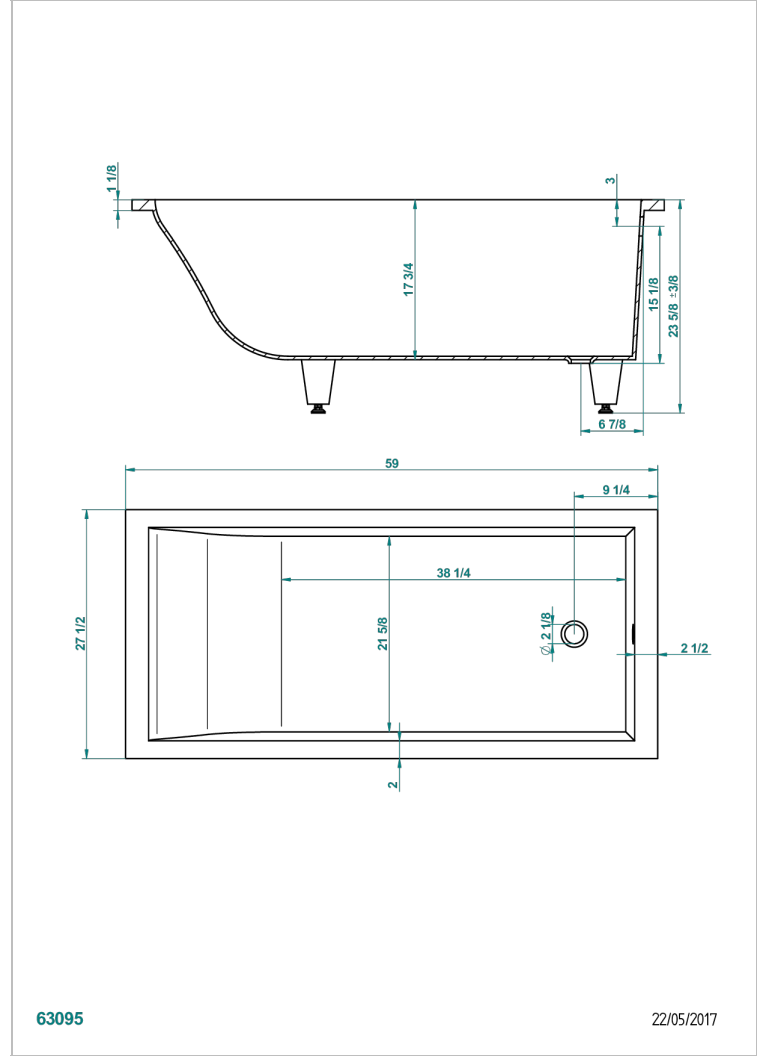

BANERA ENCASTRADA

B10-B501

Bañera ASTRELLE 150 x 70 x 60 cm encastrada, entregada sin desagüe

THG[®]
PARIS

CARACTERÍSTICAS

- Bañera encastrada
- Bañera ASTRELLE 150 x 70 x 60 cm encastrada, entregada sin desagüe

PRODUCTOS RELACIONADOS

- Ref. B12-K12A Whirlpool system with 12 aero jets
- Ref. B12-K12H Whirlpool system with 12 hydro jets
- Ref. B12-K12H12A Whirlpool system with 12 hydro jets and 12 aero jets
- Ref. B12-K110 Sistema de desinfeccion
- Ref. B12-K112 Bluetooth system
- Ref. B12-K102AB Chromato-lighting system on whirlpool bathtub
- Ref. B16-P100 Almohada cuadrada 30 x 30 cm, blanca
- Ref. B16-P103 Almohada 13 x 26 cm, blanca
- Ref. B16-P104 Almohada 30 x 12 cm, h. 4 cm, blanca
- Ref. B16-P105 Almohada 38.5 x 21 cm, h. 2 cm, blanca
- Ref. B16-P106 Almohada 30 x 7 cm, h. 2 cm, blanca
- Ref. B16-P107 Almohada 35 x 40 cm, h. 5,5 cm, blanca
- Ref. B16-K111 Filling system by water blade
- Ref. B16-K102 Chromato-lighting system on bathtub without whirlpool system