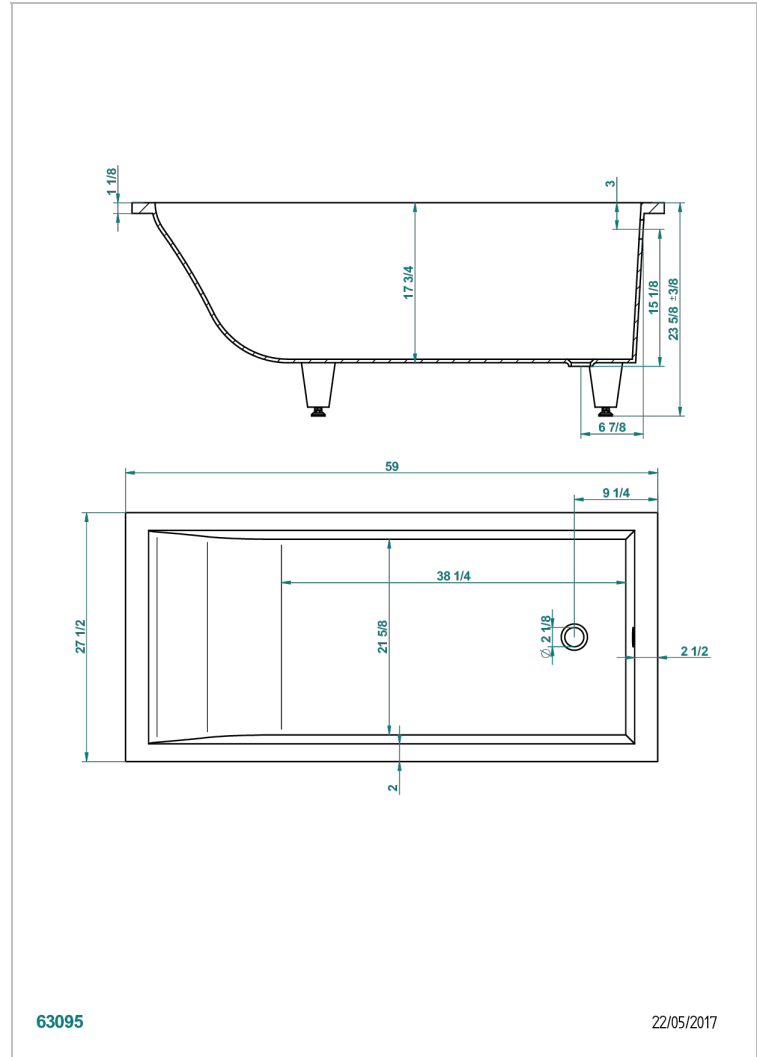

BUILT-IN BATHTUB

B10-B501

Astrelle built-in bathtub 150 x 70 x 60 cm, delivered without waste

CHARACTERISTIC

- Built-in bathtub
- Astrelle built-in bathtub 150 x 70 x 60 cm, delivered without waste

RELATED SKU'S

- Ref. B12-K12A Whirlpool system with 12 aero jets
- Ref. B12-K12H Whirlpool system with 12 hydro jets
- Ref. B12-K12H12A Whirlpool system with 12 hydro jets and 12 aero jets
- Ref. B12-K110 Disinfection system
- Ref. B12-K102AB Chromato-lighting system on whirlpool bathtub
- Ref. B16-P100 Headrest 30 x 30 cm, white
- Ref. B16-P103 Headrest 13 x 26 cm, half cylindrical, white
- Ref. B16-P104 Polyurethane gel headrest 30 x 12 cm, h. 4 cm, white
- Ref. B16-P105 Polyurethane gel headrest 38.5 x 21 cm, h. 2 cm, white
- Ref. B16-P106 Polyurethane gel headrest 30 x 7 cm, h. 2 cm, white
- Ref. B16-P107 Polyurethane gel headrest 35 x 40 cm, h. 5,5 cm,, white
- Ref. B16-K111 Filling system by water blade
- Ref. B16-K102 Chromato-lighting system on bathtub without whirlpool system