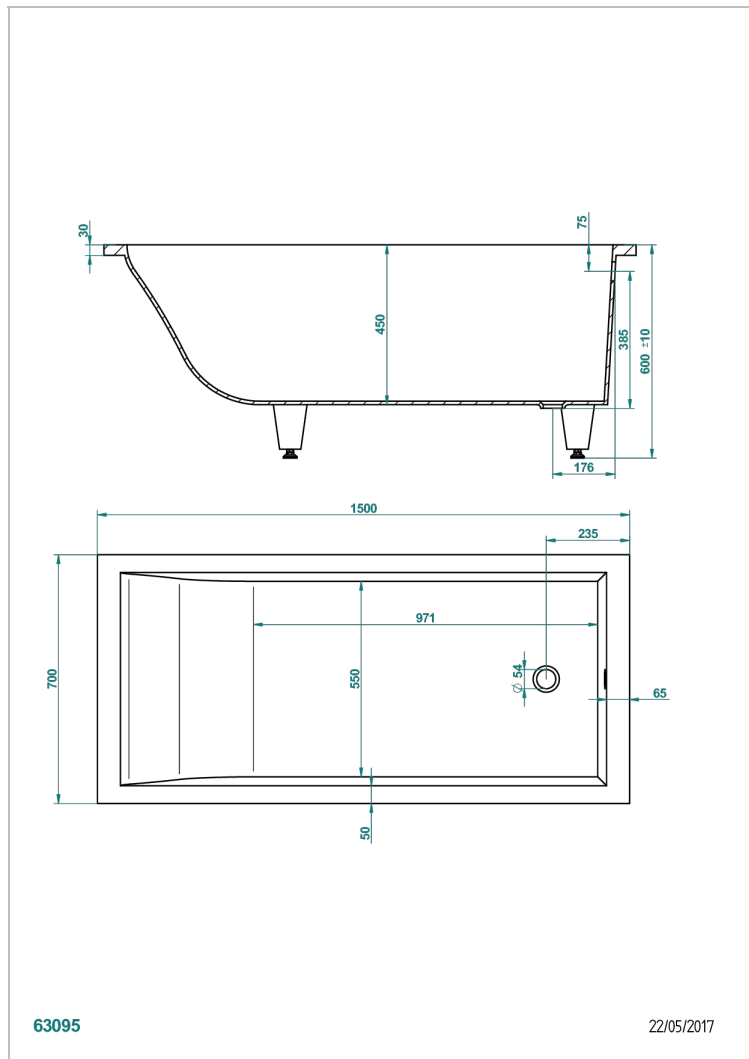

BUILT-IN BATHTUB

B10-B501

Astrelle built-in bathtub 150 x 70 x 60 cm, delivered without waste

THG[®]
PARIS

CHARACTERISTIC

- Built-in bathtub
- Astrelle built-in bathtub 150 x 70 x 60 cm, delivered without waste

RELATED SKU'S

- Ref. G1T-300 Complete bath pop-up waste -cable lg 55 cm
- Ref. B12-K12A Whirlpool system with 12 aero jets
- Ref. B12-K12H Whirlpool system with 12 hydro jets
- Ref. B12-K12H12A Whirlpool system with 12 hydro jets and 12 aero jets
- Ref. B12-K110 Disinfection system
- Ref. B12-K102AB Chromato-lighting system on whirlpool bathtub
- Ref. B16-P100 Headrest 30 x 30 cm, white
- Ref. B16-P103 Headrest 13 x 26 cm, half cylindrical, white
- Ref. B16-P104 Polyurethane gel headrest 30 x 12 cm, h. 4 cm, white
- Ref. B16-P105 Polyurethane gel headrest 38.5 x 21 cm, h. 2 cm, white
- Ref. B16-P106 Polyurethane gel headrest 30 x 7 cm, h. 2 cm, white
- Ref. B16-P107 Polyurethane gel headrest 35 x 40 cm, h. 5,5 cm,, white
- Ref. B16-K111 Filling system by water blade
- Ref. B16-K102 Chromato-lighting system on bathtub without whirlpool system