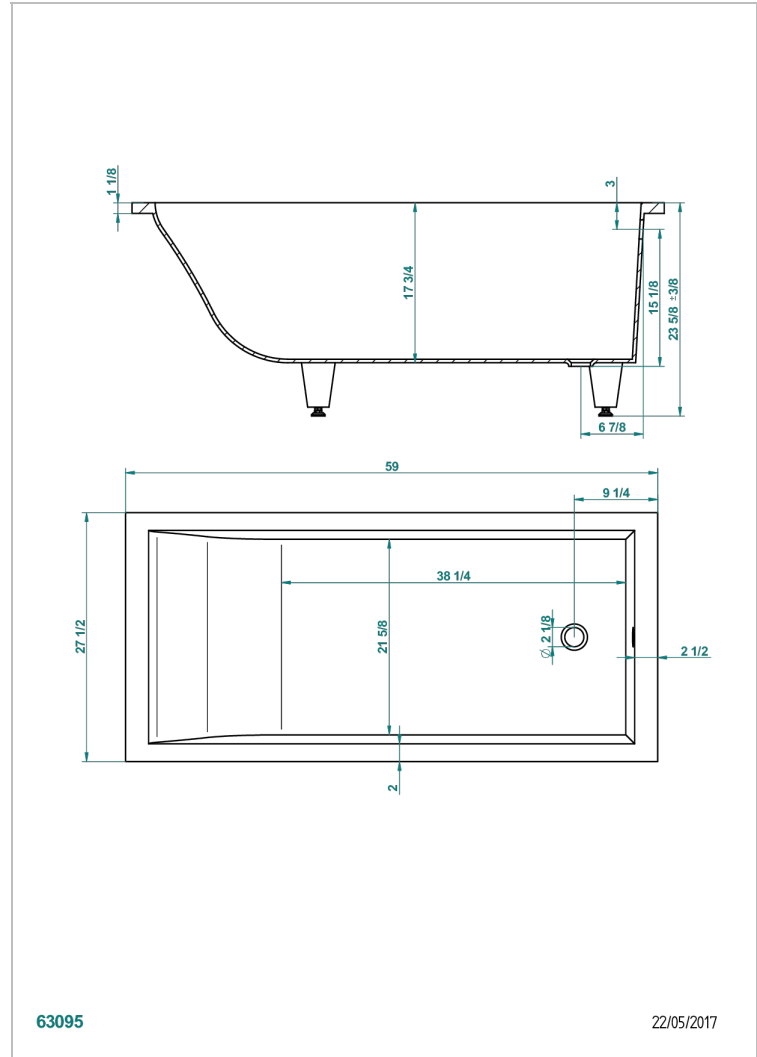

# BUILT-IN BATHTUB

B10-B501

Astrelle built-in bathtub 150 x 70 x 60 cm, delivered without waste

THG<sup>®</sup>  
PARIS

## CHARACTERISTIC

- Built-in bathtub
- Astrelle built-in bathtub 150 x 70 x 60 cm, delivered without waste

## RELATED SKU'S

- Ref. G1T-300 Complete bath pop-up waste -cable lg 55 cm
- Ref. B12-K12A Whirlpool system with 12 aero jets
- Ref. B12-K12H Whirlpool system with 12 hydro jets
- Ref. B12-K12H12A Whirlpool system with 12 hydro jets and 12 aero jets
- Ref. B12-K110 Disinfection system
- Ref. B12-K102AB Chromato-lighting system on whirlpool bathtub
- Ref. B16-P100 Headrest 30 x 30 cm, white
- Ref. B16-P103 Headrest 13 x 26 cm, half cylindrical, white
- Ref. B16-P104 Polyurethane gel headrest 30 x 12 cm, h. 4 cm, white
- Ref. B16-P105 Polyurethane gel headrest 38.5 x 21 cm, h. 2 cm, white
- Ref. B16-P106 Polyurethane gel headrest 30 x 7 cm, h. 2 cm, white
- Ref. B16-P107 Polyurethane gel headrest 35 x 40 cm, h. 5,5 cm,, white
- Ref. B16-K111 Filling system by water blade
- Ref. B16-K102 Chromato-lighting system on bathtub without whirlpool system