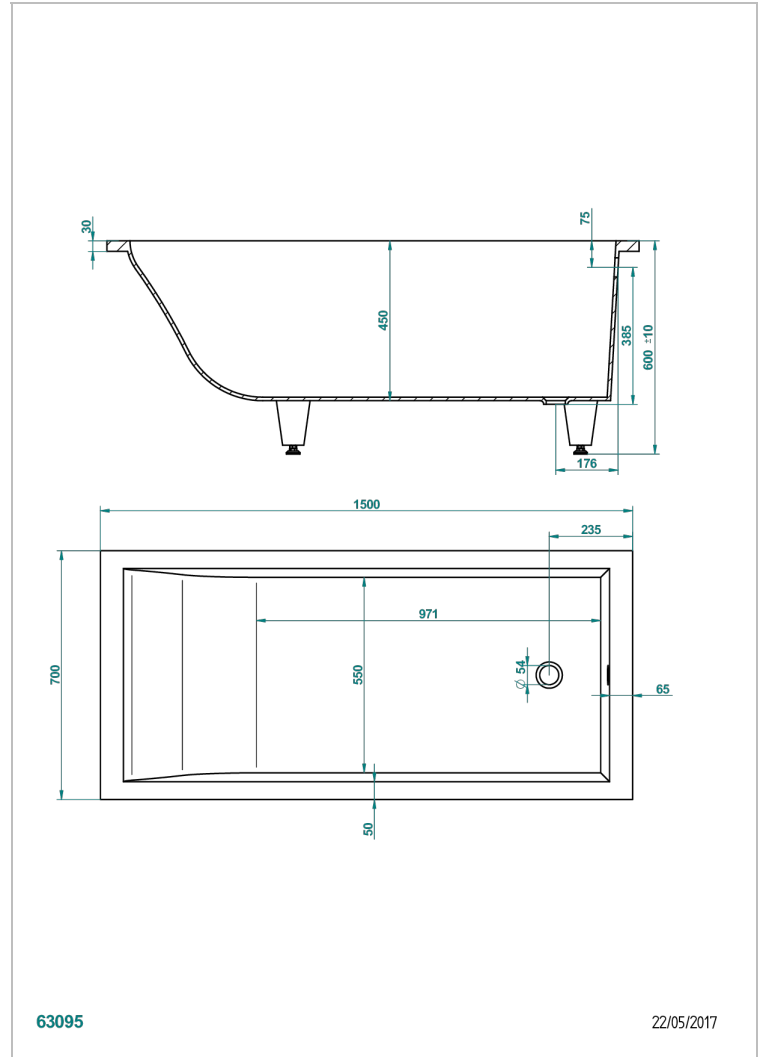

BANERA ENCASTRADA

B10-B501

Bañera ASTRELLE 150 x 70 x 60 cm encastrada, entregada sin desagüe

THG[®]
PARIS

63095

22/05/2017

CARACTERÍSTICAS

- Bañera encastrada
- Bañera ASTRELLE 150 x 70 x 60 cm encastrada, entregada sin desagüe

PRODUCTOS RELACIONADOS

- Ref. G1T-300 Desagüe automatico de bañera lg 55 cm
- Ref. B12-K12A Whirlpool system with 12 aero jets
- Ref. B12-K12H Whirlpool system with 12 hydro jets
- Ref. B12-K12H12A Whirlpool system with 12 hydro jets and 12 aero jets
- Ref. B12-K110 Sistema de desinfeccion
- Ref. B12-K102AB Chromato-lighting system on whirlpool bathtub
- Ref. B16-P100 Almohada cuadrada 30 x 30 cm, blanca
- Ref. B16-P103 Almohada 13 x 26 cm, blanca
- Ref. B16-P104 Almohada 30 x 12 cm, h. 4 cm, blanca
- Ref. B16-P105 Almohada 38.5 x 21 cm, h. 2 cm, blanca
- Ref. B16-P106 Almohada 30 x 7 cm, h. 2 cm, blanca
- Ref. B16-P107 Almohada 35 x 40 cm, h. 5,5 cm, blanca
- Ref. B16-K111 Filling system by water blade
- Ref. B16-K102 Chromato-lighting system on bathtub without whirlpool system