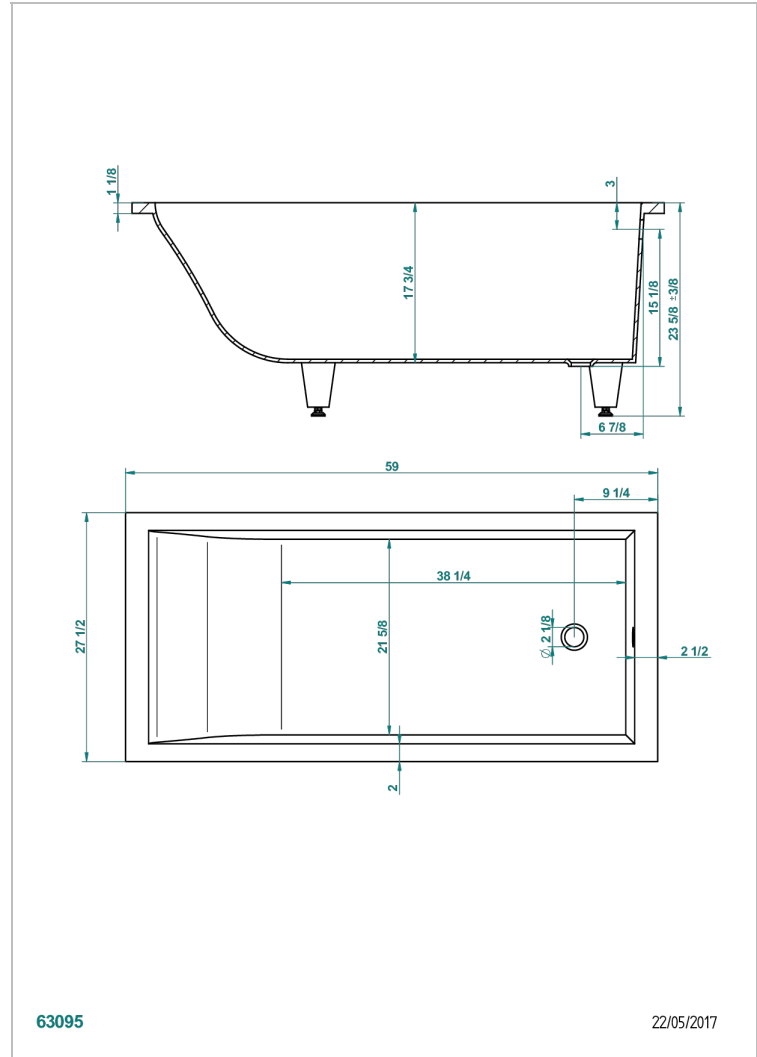

# BANERA ENCASTRADA

B10-B501

Bañera ASTRELLE 150 x 70 x 60 cm encastrada, entregada sin desagüe

THG<sup>®</sup>  
PARIS

## CARACTERÍSTICAS

- Bañera encastrada
- Bañera ASTRELLE 150 x 70 x 60 cm encastrada, entregada sin desagüe

## PRODUCTOS RELACIONADOS

- Ref. G1T-300 Desagüe automatico de bañera lg 55 cm
- Ref. B12-K12A Whirlpool system with 12 aero jets
- Ref. B12-K12H Whirlpool system with 12 hydro jets
- Ref. B12-K12H12A Whirlpool system with 12 hydro jets and 12 aero jets
- Ref. B12-K110 Sistema de desinfeccion
- Ref. B12-K102AB Chromato-lighting system on whirlpool bathtub
- Ref. B16-P100 Almohada cuadrada 30 x 30 cm, blanca
- Ref. B16-P103 Almohada 13 x 26 cm, blanca
- Ref. B16-P104 Almohada 30 x 12 cm, h. 4 cm, blanca
- Ref. B16-P105 Almohada 38.5 x 21 cm, h. 2 cm, blanca
- Ref. B16-P106 Almohada 30 x 7 cm, h. 2 cm, blanca
- Ref. B16-P107 Almohada 35 x 40 cm, h. 5,5 cm, blanca
- Ref. B16-K111 Filling system by water blade
- Ref. B16-K102 Chromato-lighting system on bathtub without whirlpool system