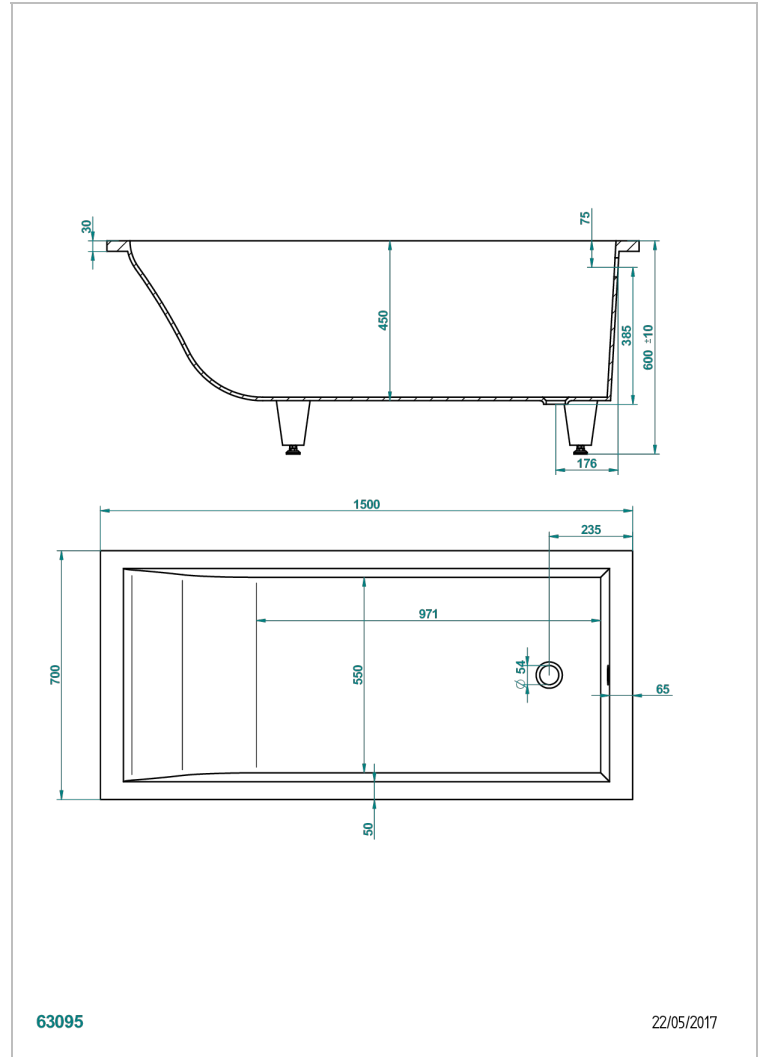

BANERA ENCASTRADA

B10-B501

Bañera ASTRELLE 150 x 70 x 60 cm encastrada, entregada sin desagüe

THG[®]
PARIS

CARACTERÍSTICAS

- Bañera encastrada
- Bañera ASTRELLE 150 x 70 x 60 cm encastrada, entregada sin desagüe

PRODUCTOS RELACIONADOS

- Ref. G1T-300 Desagüe automatico de bañera lg 55 cm
- Ref. B12-K12A Whirlpool system with 12 aero jets
- Ref. B12-K12H Whirlpool system with 12 hydro jets
- Ref. B12-K12H12A Whirlpool system with 12 hydro jets and 12 aero jets
- Ref. B12-K110 Sistema de desinfeccion
- Ref. B12-K102AB Chromato-lighting system on whirlpool bathtub
- Ref. B16-P100 Almohada cuadrada 30 x 30 cm, blanca
- Ref. B16-P103 Almohada 13 x 26 cm, blanca
- Ref. B16-P104 Almohada 30 x 12 cm, h. 4 cm, blanca
- Ref. B16-P105 Almohada 38.5 x 21 cm, h. 2 cm, blanca
- Ref. B16-P106 Almohada 30 x 7 cm, h. 2 cm, blanca
- Ref. B16-P107 Almohada 35 x 40 cm, h. 5,5 cm, blanca
- Ref. B16-K111 Filling system by water blade
- Ref. B16-K102 Chromato-lighting system on bathtub without whirlpool system