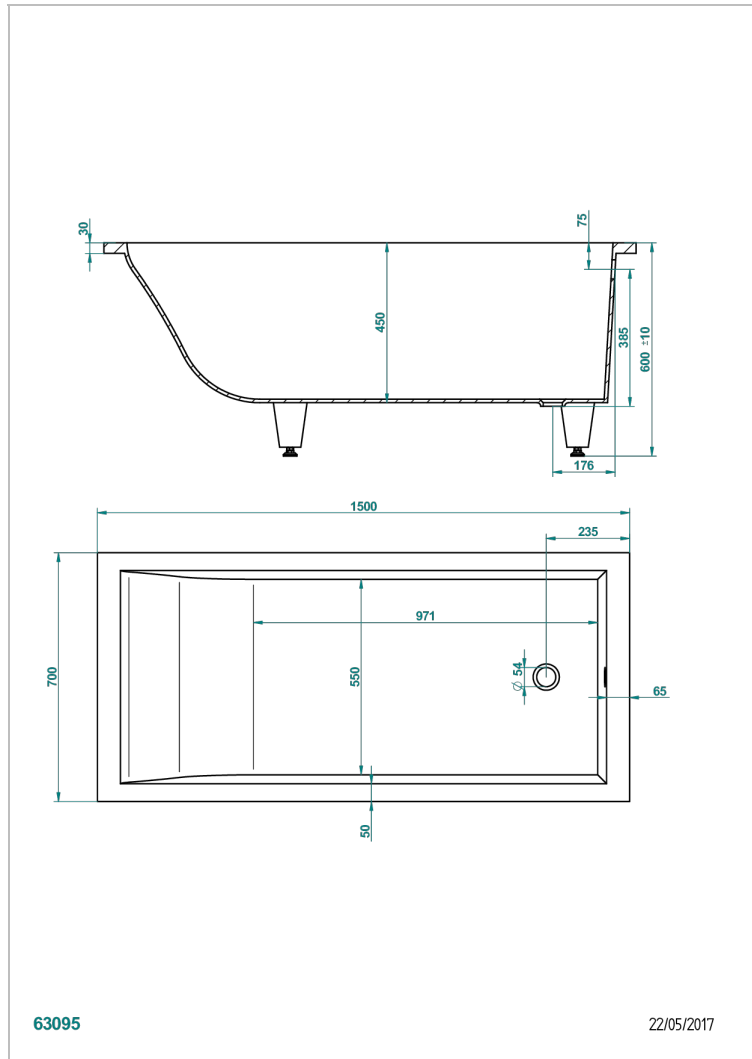

BUILT-IN BATHTUB

B10-B501

Astrelle built-in bathtub 150 x 70 x 60 cm, delivered without waste

CHARACTERISTIC

- Built-in bathtub
- Astrelle built-in bathtub 150 x 70 x 60 cm, delivered without waste

RELATED SKU'S

- Ref. G1T-300 Complete bath pop-up waste -cable lg 55 cm
- Ref. B12-K12A Whirlpool system with 12 aero jets
- Ref. B12-K12H Whirlpool system with 12 hydro jets
- Ref. B12-K12H12A Whirlpool system with 12 hydro jets and 12 aero jets
- Ref. B12-K110 Disinfection system
- Ref. B12-K102AB Chromato-lighting system on whirlpool bathtub
- Ref. B16-P100 Headrest 30 x 30 cm, white
- Ref. B16-P103 Headrest 13 x 26 cm, half cylindrical, white
- Ref. B16-P104 Polyurethane gel headrest 30 x 12 cm, h. 4 cm, white
- Ref. B16-P105 Polyurethane gel headrest 38.5 x 21 cm, h. 2 cm, white
- Ref. B16-P106 Polyurethane gel headrest 30 x 7 cm, h. 2 cm, white
- Ref. B16-P107 Polyurethane gel headrest 35 x 40 cm, h. 5,5 cm,, white
- Ref. B16-K111 Filling system by water blade
- Ref. B16-K102 Chromato-lighting system on bathtub without whirlpool system