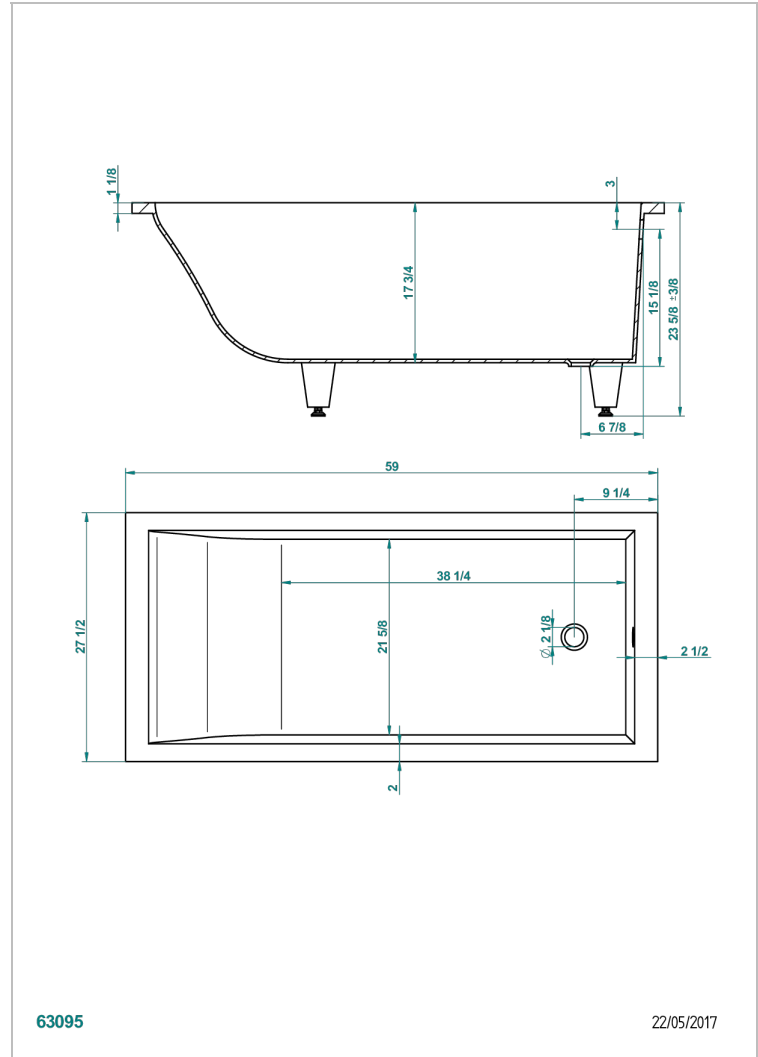

BANERA ENCASTRADA

B10-B501

Bañera ASTRELLE 150 x 70 x 60 cm encastrada, entregada sin desagüe

THG[®]
PARIS

CARACTERÍSTICAS

- Bañera encastrada
- Bañera ASTRELLE 150 x 70 x 60 cm encastrada, entregada sin desagüe

PRODUCTOS RELACIONADOS

- Ref. G1T-300 Desagüe automatico de bañera lg 55 cm
- Ref. B12-K12A Whirlpool system with 12 aero jets
- Ref. B12-K12H Whirlpool system with 12 hydro jets
- Ref. B12-K12H12A Whirlpool system with 12 hydro jets and 12 aero jets
- Ref. B12-K110 Sistema de desinfeccion
- Ref. B12-K102AB Chromato-lighting system on whirlpool bathtub
- Ref. B16-P100 Almohada cuadrada 30 x 30 cm, blanca
- Ref. B16-P103 Almohada 13 x 26 cm, blanca
- Ref. B16-P104 Almohada 30 x 12 cm, h. 4 cm, blanca
- Ref. B16-P105 Almohada 38.5 x 21 cm, h. 2 cm, blanca
- Ref. B16-P106 Almohada 30 x 7 cm, h. 2 cm, blanca
- Ref. B16-P107 Almohada 35 x 40 cm, h. 5,5 cm, blanca
- Ref. B16-K111 Filling system by water blade
- Ref. B16-K102 Chromato-lighting system on bathtub without whirlpool system