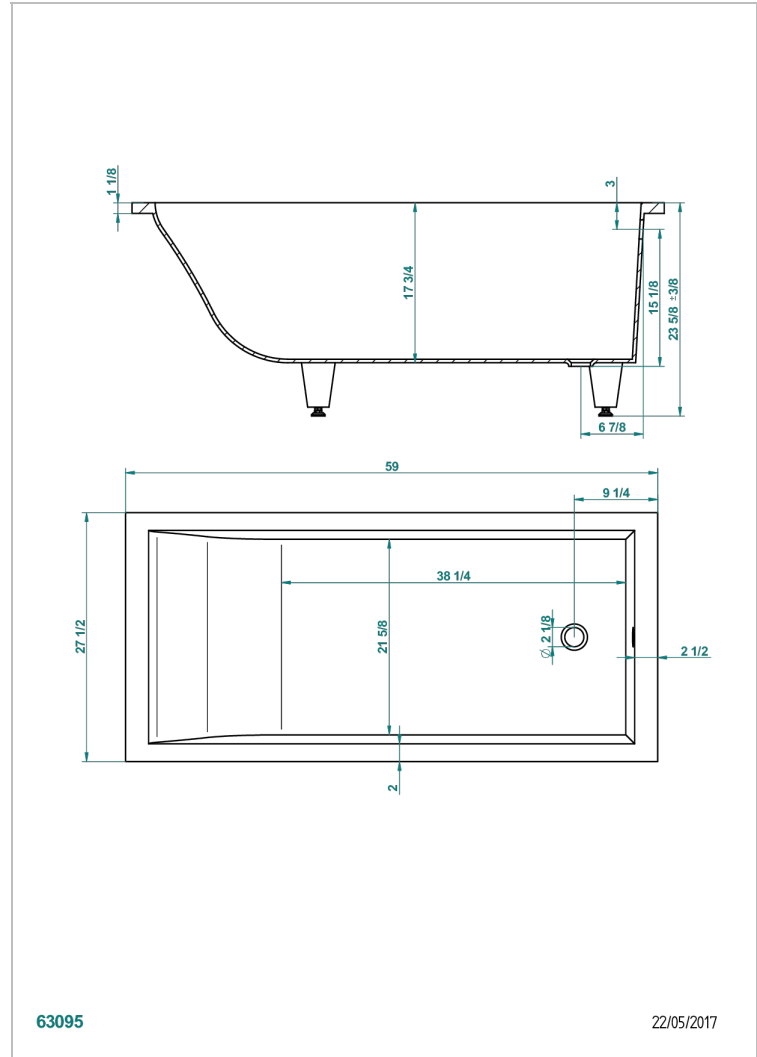

BUILT-IN BATHTUB

B10-B501

Astrelle built-in bathtub 150 x 70 x 60 cm, delivered without waste

THG[®]
PARIS

CHARACTERISTIC

- Built-in bathtub
- Astrelle built-in bathtub 150 x 70 x 60 cm, delivered without waste

RELATED SKU'S

- Ref. G1T-300 Complete bath pop-up waste -cable lg 55 cm
- Ref. B12-K12A Whirlpool system with 12 aero jets
- Ref. B12-K12H Whirlpool system with 12 hydro jets
- Ref. B12-K12H12A Whirlpool system with 12 hydro jets and 12 aero jets
- Ref. B12-K110 Disinfection system
- Ref. B12-K102AB Chromato-lighting system on whirlpool bathtub
- Ref. B16-P100 Headrest 30 x 30 cm, white
- Ref. B16-P103 Headrest 13 x 26 cm, half cylindrical, white
- Ref. B16-P104 Polyurethane gel headrest 30 x 12 cm, h. 4 cm, white
- Ref. B16-P105 Polyurethane gel headrest 38.5 x 21 cm, h. 2 cm, white
- Ref. B16-P106 Polyurethane gel headrest 30 x 7 cm, h. 2 cm, white
- Ref. B16-P107 Polyurethane gel headrest 35 x 40 cm, h. 5,5 cm,, white
- Ref. B16-K111 Filling system by water blade
- Ref. B16-K102 Chromato-lighting system on bathtub without whirlpool system