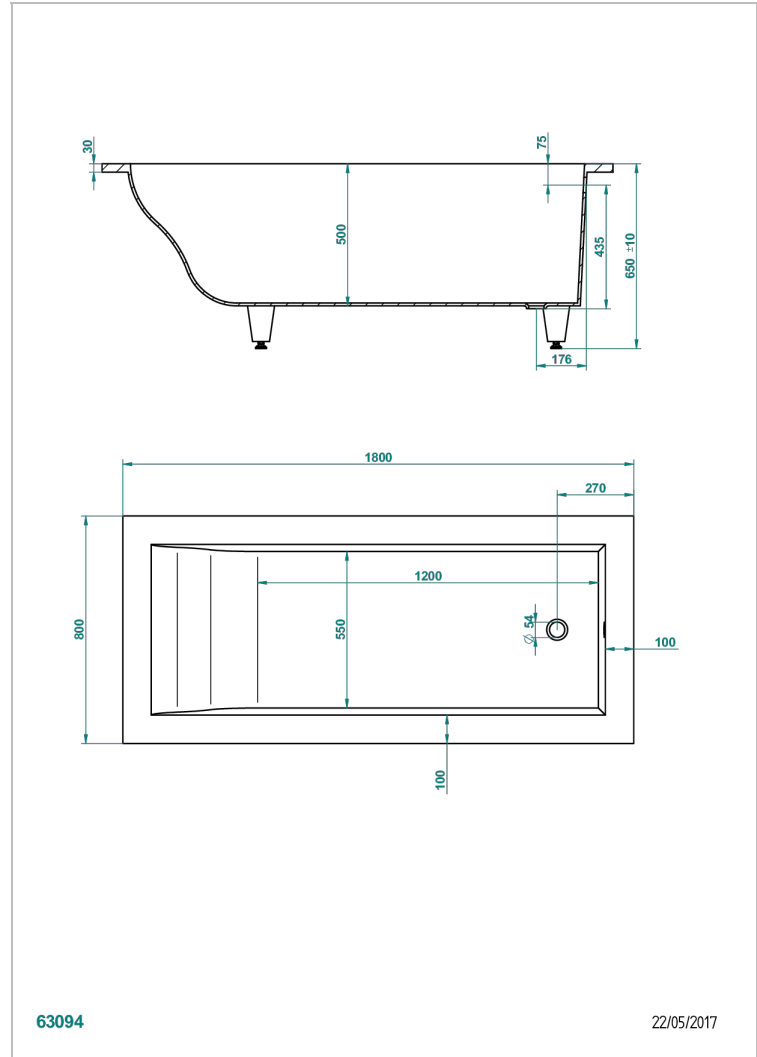

BUILT-IN BATHTUB

B10-B500

Astrelle built-in bathtub 180 x 80 x 65 cm, delivered without waste

THG[®]
PARIS

63094

22/05/2017

CHARACTERISTIC

- Weight 50 kg
- Useful volume 243 L - 64 gal
- Material MineralStone

RELATED SKU'S

- Ref. B12-K12A Whirlpool system with 12 aero jets
- Ref. B12-K12H Whirlpool system with 12 hydro jets
- Ref. B12-K12H12A Whirlpool system with 12 hydro jets and 12 aero jets
- Ref. B12-K110 Disinfection system
- Ref. B12-K102AB Chromato-lighting system on whirlpool bathtub
- Ref. B16-P100 Headrest 30 x 30 cm, white
- Ref. B16-P103 Headrest 13 x 26 cm, half cylindrical, white
- Ref. B16-P104 Polyurethane gel headrest 30 x 12 cm, h. 4 cm, white
- Ref. B16-P105 Polyurethane gel headrest 38.5 x 21 cm, h. 2 cm, white
- Ref. B16-P106 Polyurethane gel headrest 30 x 7 cm, h. 2 cm, white
- Ref. B16-P107 Polyurethane gel headrest 35 x 40 cm, h. 5,5 cm,, white
- Ref. B16-K111 Filling system by water blade
- Ref. B16-K102 Chromato-lighting system on bathtub without whirlpool system