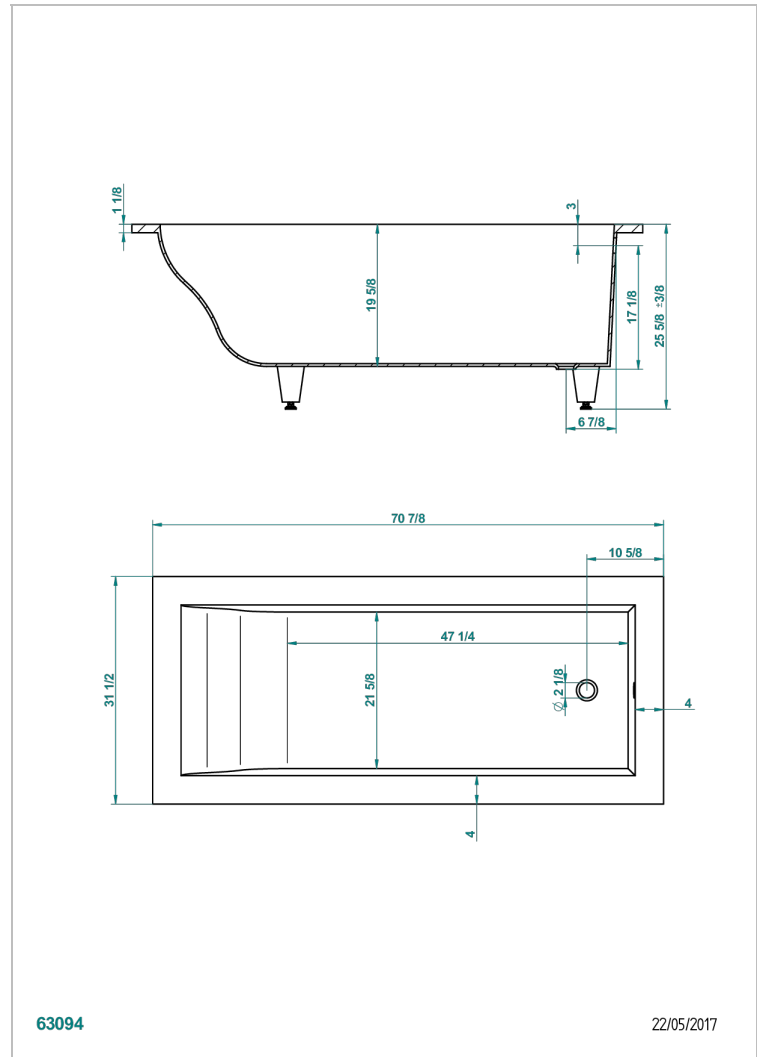

BUILT-IN BATHTUB

B10-B500

Astrelle built-in bathtub 180 x 80 x 65 cm, delivered without waste

THG[®]
PARIS

63094

22/05/2017

CHARACTERISTIC

- Weight 50 kg
- Useful volume 243 L - 64 gal
- Material MineralStone

RELATED SKU'S

- Ref. B12-K12A Whirlpool system with 12 aero jets
- Ref. B12-K12H Whirlpool system with 12 hydro jets
- Ref. B12-K12H12A Whirlpool system with 12 hydro jets and 12 aero jets
- Ref. B12-K110 Disinfection system
- Ref. B12-K102AB Chromato-lighting system on whirlpool bathtub
- Ref. B16-P100 Headrest 30 x 30 cm, white
- Ref. B16-P103 Headrest 13 x 26 cm, half cylindrical, white
- Ref. B16-P104 Polyurethane gel headrest 30 x 12 cm, h. 4 cm, white
- Ref. B16-P105 Polyurethane gel headrest 38.5 x 21 cm, h. 2 cm, white
- Ref. B16-P106 Polyurethane gel headrest 30 x 7 cm, h. 2 cm, white
- Ref. B16-P107 Polyurethane gel headrest 35 x 40 cm, h. 5,5 cm,, white
- Ref. B16-K111 Filling system by water blade
- Ref. B16-K102 Chromato-lighting system on bathtub without whirlpool system